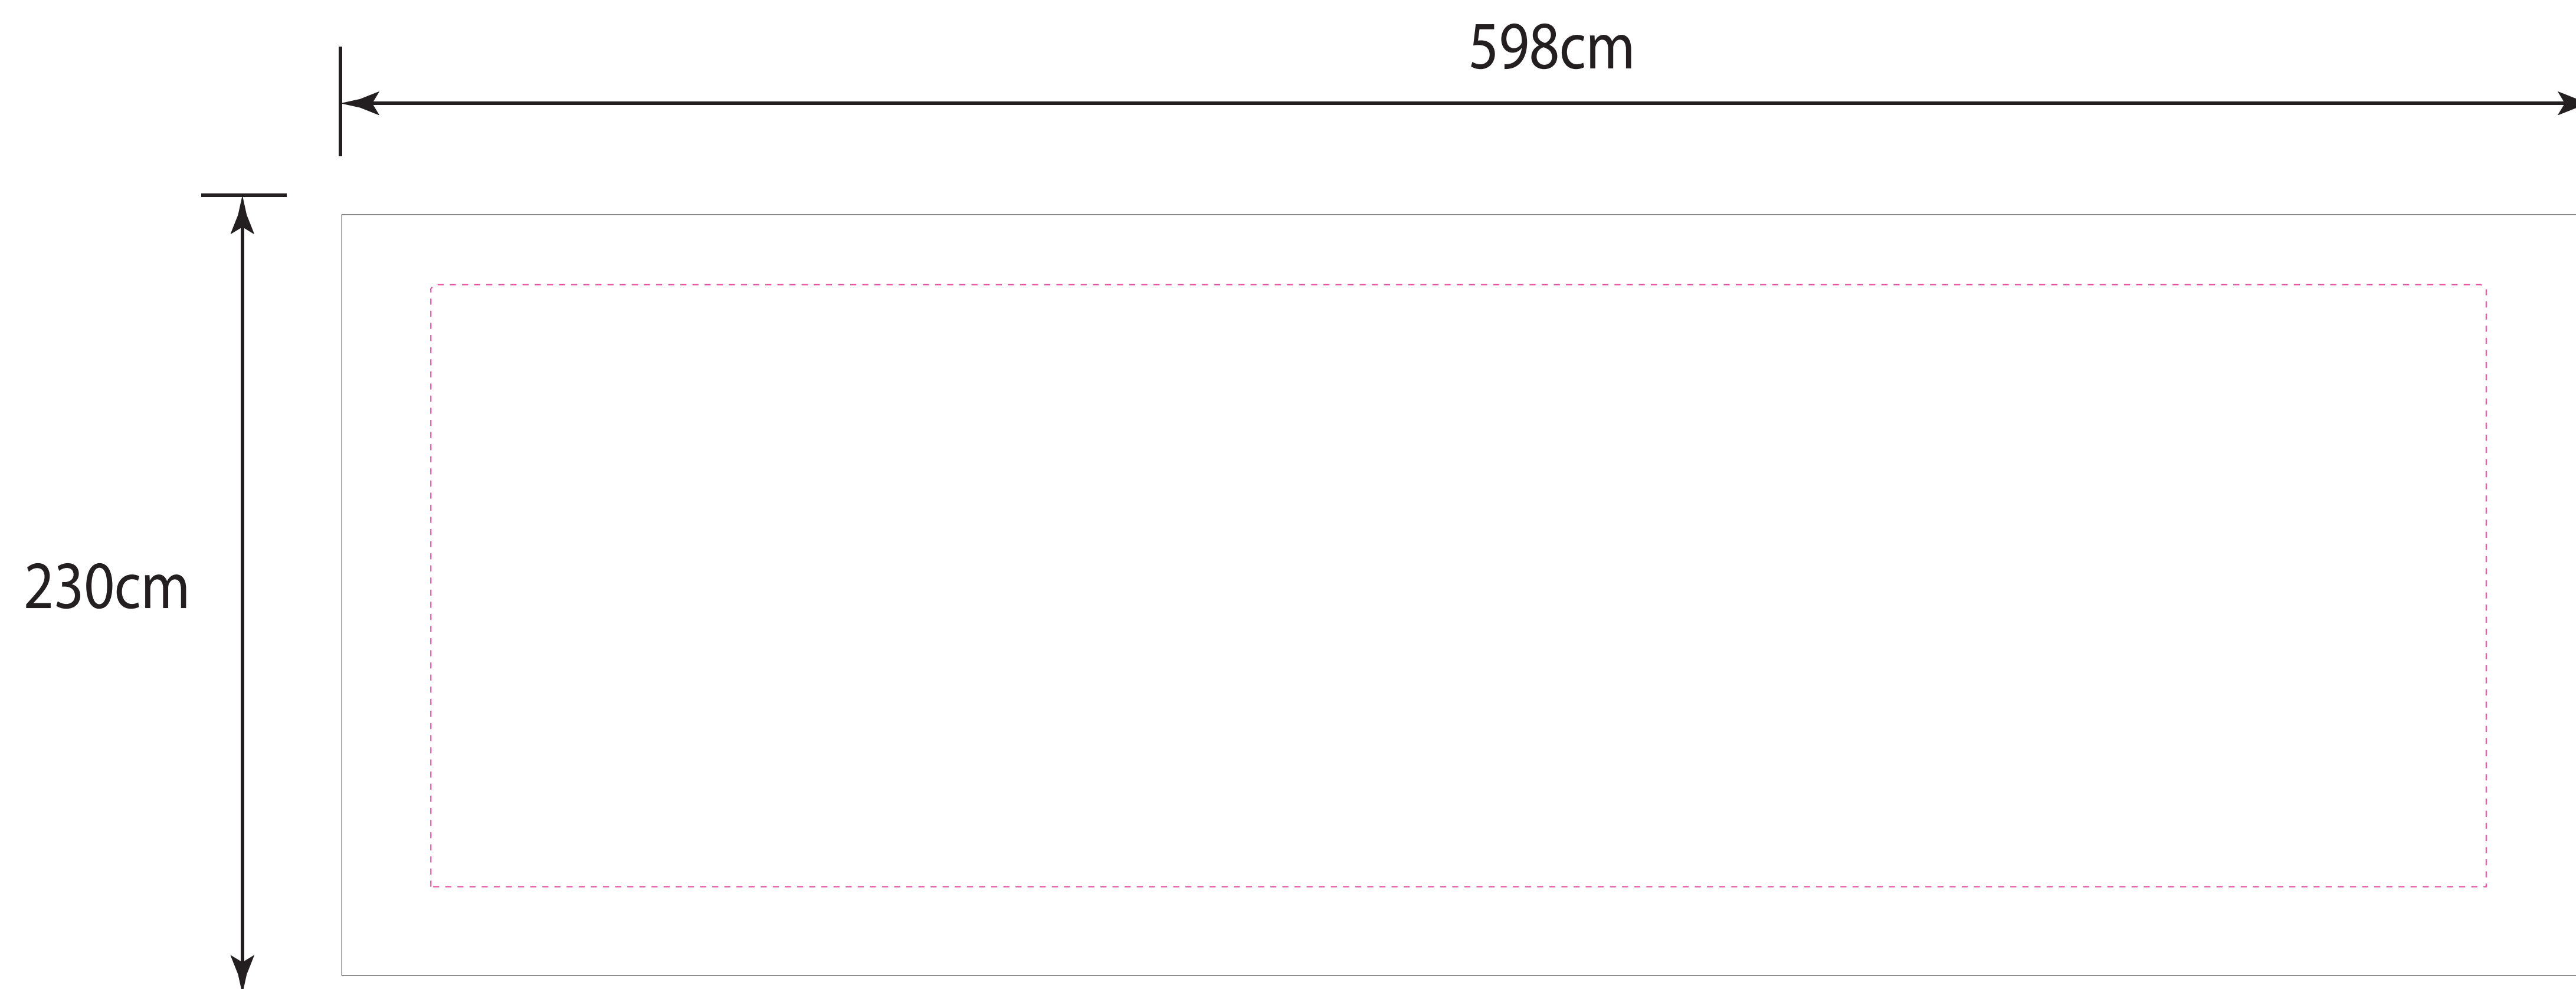

DESIGN RENDITION

Project Name:

Date:

20ft straight fabric stand

NOTE: Please review your sketch carefully, paying special attention to spelling, grammar, print locations, finish sizes and safety lines. Once a sketch is approved, Deluxe Canopy begins production on your order exactly as shown in the approved sketch. Any changes requested after approval will be subject to additional fees and production delay.

QUANTITY: 1 PC
20ft straight fabric stand

PANTONE®

CMYK

Please confirm Pantone colour.

Safety Line

Keep all logos and text inside this area.

—————
Visual

Represents the finish size.