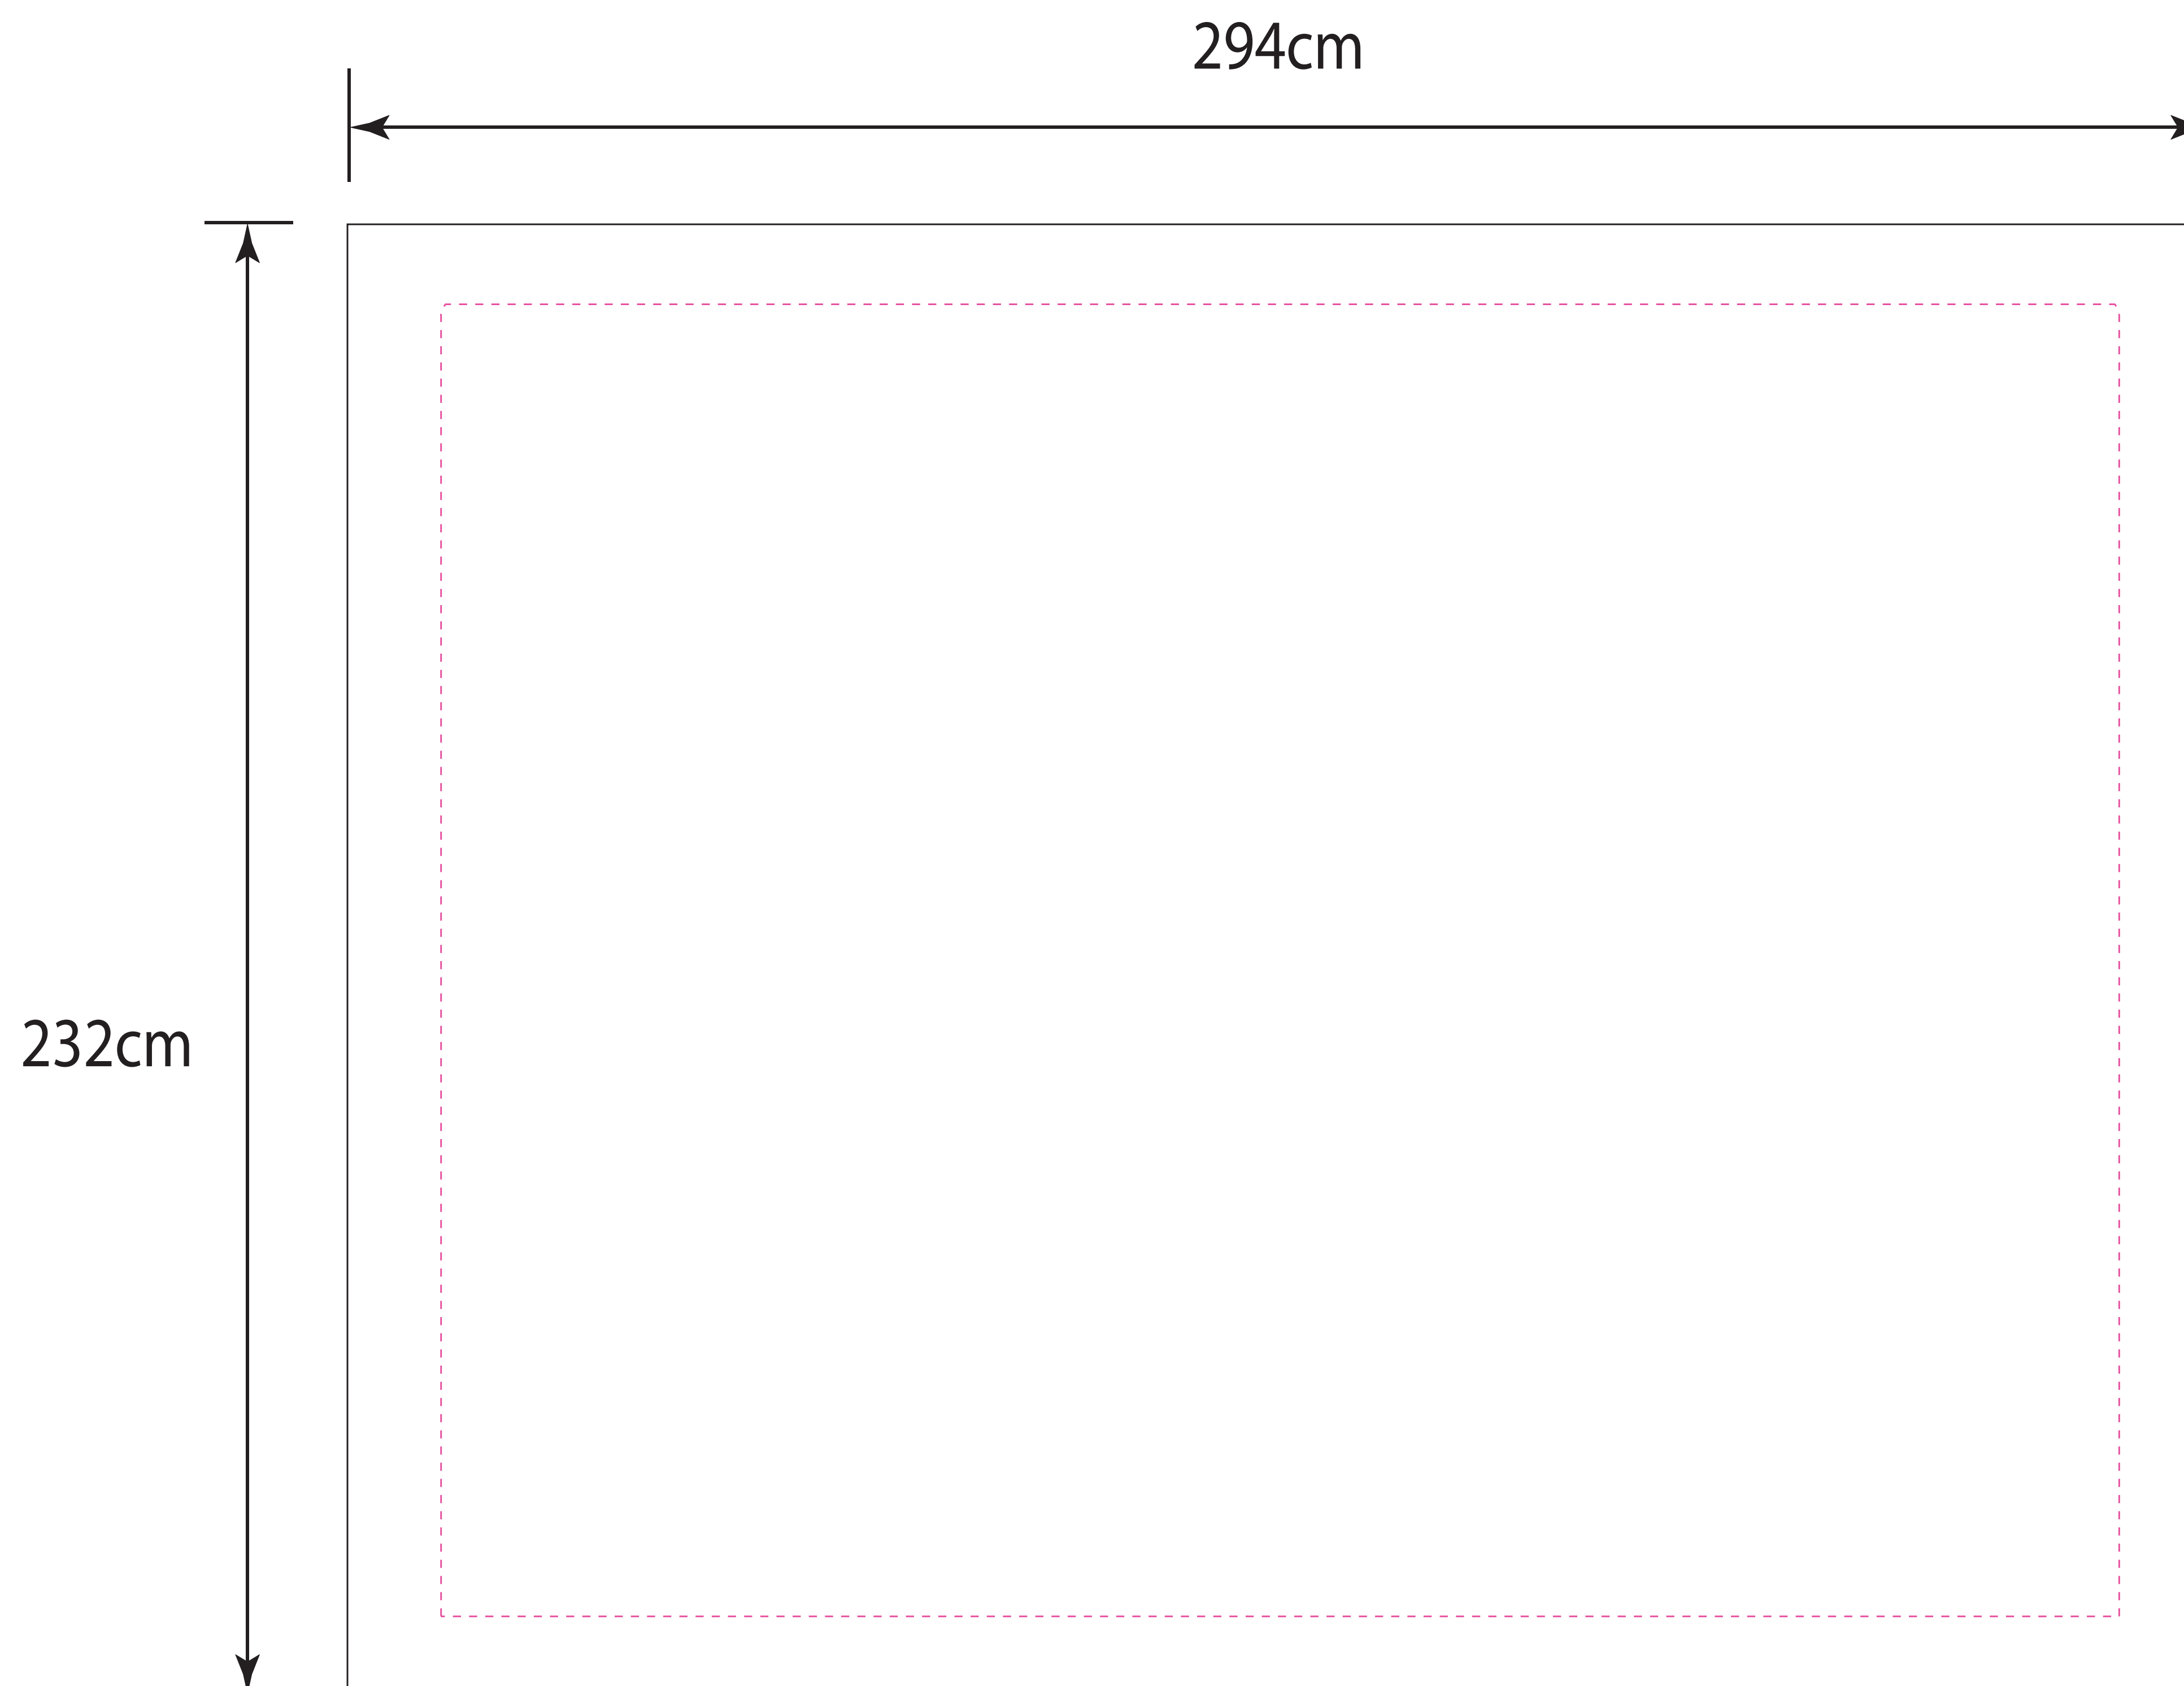

DESIGN RENDITION

Project Name:

Date:

10ft straight fabric stand

NOTE: Please review your sketch carefully, paying special attention to spelling, grammar, print locations, finish sizes and safety lines. Once a sketch is approved, Deluxe Canopy begins production on your order exactly as shown in the approved sketch. Any changes requested after approval will be subject to additional fees and production delay.

QUANTITY: 1 PC
10ft straight fabric stand

PANTONE®

Please confirm Pantone colour.

CMYK

Safety Line

Keep all logos and text inside this area.

—————
Visual

Represents the finish size.