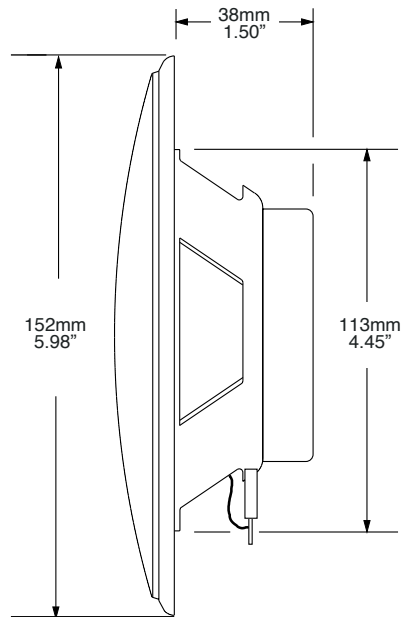

SPEAKER INSTALLATION

WR45B, WR45W

Model #	Grill Color	Hole Diameter	Mounting Depth
WR45B	Black	113mm / 4.45"	38mm / 1.50"
WR45W	White	113mm / 4.45"	38mm / 1.50"

The concepts, depictions and information in this document or drawing are CONFIDENTIAL and constitute intellectual property of Magnadyne Corporation. Any use thereof, and any copying or distribution of the contents, without the express written permission of Magnadyne Corporation is strictly prohibited. Use and distribution authorized under and pursuant to a written non-disclosure and/or confidentiality agreement in effect between Magnadyne and the recipient is permitted.

NOTE:

This is an 8.5" x 11" standard letter size document. This speaker hole template is shown here at 100% scale and should be printed out at actual size for mounting accuracy.