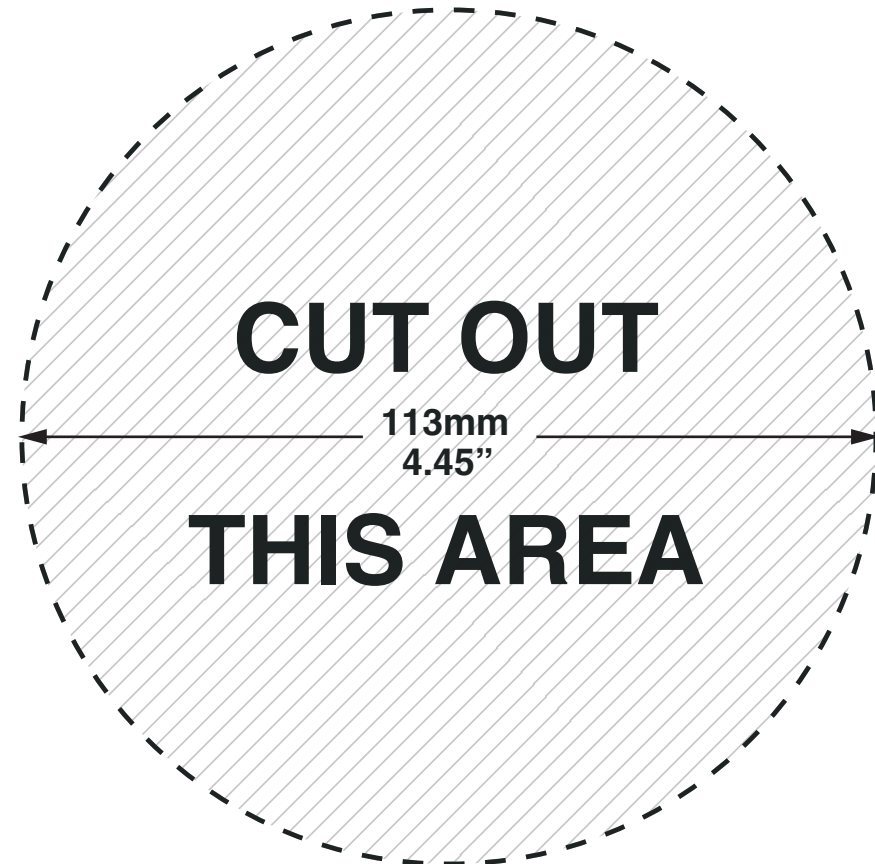

SPEAKER INSTALLATION

WR45B, WR45W

Model #	Grill Color	Hole Diameter	Mounting Depth
WR45B	Black	113mm / 4.45"	38mm / 1.50"
WR45W	White	113mm / 4.45"	38mm / 1.50"

The concepts, depictions and information in this document or drawing are CONFIDENTIAL and constitute intellectual property of Magnadyne Corporation. Any use thereof, and any copying or distribution of the contents, without the express written permission of Magnadyne Corporation is strictly prohibited. Use and distribution authorized under and pursuant to a written non-disclosure and/or confidentiality agreement in effect between Magnadyne and the recipient is permitted.

NOTE:

This is an 8.5" x 11" standard letter size document. This speaker hole template is shown here at 100% scale and should be printed out at actual size for mounting accuracy.