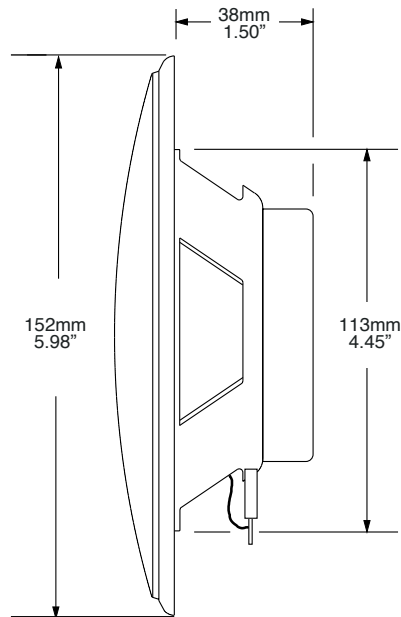

SPEAKER INSTALLATION

WR40B, WR40W

Model #	Grill Color	Hole Diameter	Mounting Depth
WR40B	Black	113mm / 4.45"	38mm / 1.50"
WR40W	White	113mm / 4.45"	38mm / 1.50"

The concepts, depictions and information in this document or drawing are CONFIDENTIAL and constitute intellectual property of Magnadyne Corporation. Any use thereof, and any copying or distribution of the contents, without the express written permission of Magnadyne Corporation is strictly prohibited. Use and distribution authorized under and pursuant to a written non-disclosure and/or confidentiality agreement in effect between Magnadyne and the recipient is permitted.

NOTE:

This is an 8.5" x 11" standard letter size document. This speaker hole template is shown here at 100% scale and should be printed out at actual size for mounting accuracy.