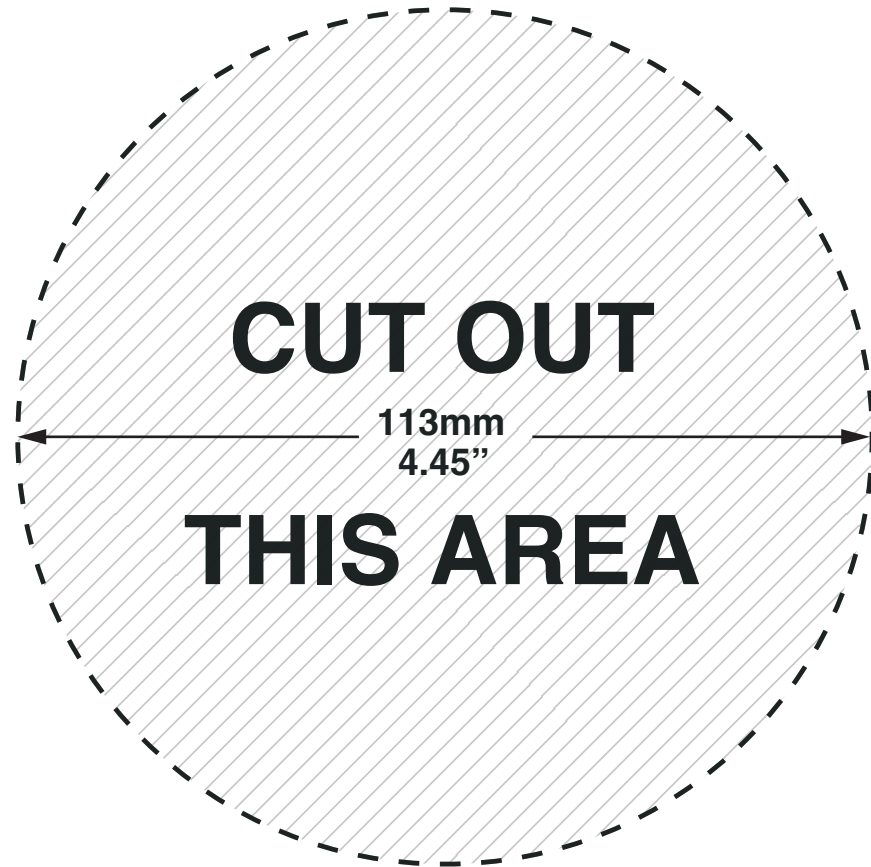

SPEAKER INSTALLATION

WR40B, WR40W

Model #	Grill Color	Hole Diameter	Mounting Depth
WR40B	Black	113mm / 4.45"	38mm / 1.50"
WR40W	White	113mm / 4.45"	38mm / 1.50"

The concepts, depictions and information in this document or drawing are CONFIDENTIAL and constitute intellectual property of Magnadyne Corporation. Any use thereof, and any copying or distribution of the contents, without the express written permission of Magnadyne Corporation is strictly prohibited. Use and distribution authorized under and pursuant to a written non-disclosure and/or confidentiality agreement in effect between Magnadyne and the recipient is permitted.

NOTE:

This is an 8.5" x 11" standard letter size document. This speaker hole template is shown here at 100% scale and should be printed out at actual size for mounting accuracy.