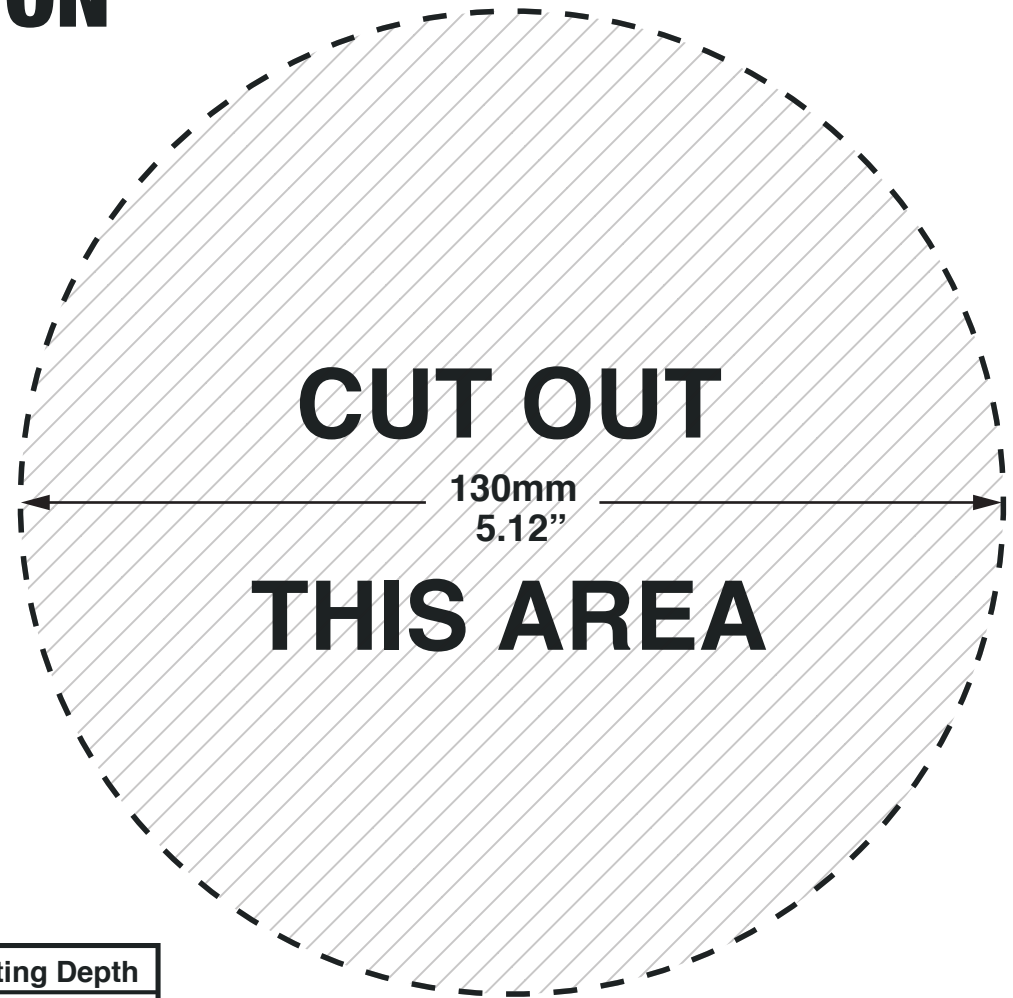

SPEAKER INSTALLATION

LS515B, LS515C,
LS515TN, LS515W

Model #	Grill Color	Hole Diameter	Mounting Depth
LS515B	Black	130mm / 5.12"	51mm / 2"
LS515C	Cream	130mm / 5.12"	51mm / 2"
LS515TN	Tan	130mm / 5.12"	51mm / 2"
LS515W	White	130mm / 5.12"	51mm / 2"

NOTE:

This is an 8.5" x 11" standard letter size document. This speaker hole template is shown here at 100% scale and should be printed out at actual size for mounting accuracy.