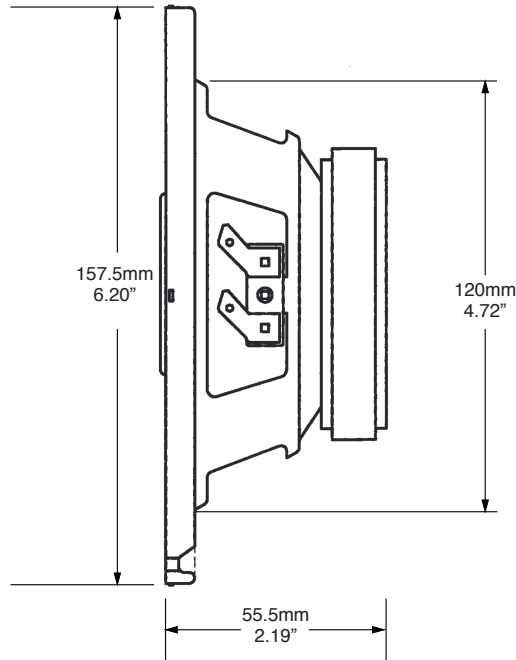

SPEAKER INSTALLATION

LS515B, LS515C,
LS515TN, LS515W

Model #	Grill Color	Hole Diameter	Mounting Depth
LS515B	Black	130mm / 5.12"	51mm / 2"
LS515C	Cream	130mm / 5.12"	51mm / 2"
LS515TN	Tan	130mm / 5.12"	51mm / 2"
LS515W	White	130mm / 5.12"	51mm / 2"

NOTE:

This is an 8.5" x 11" standard letter size document. This speaker hole template is shown here at 100% scale and should be printed out at actual size for mounting accuracy.