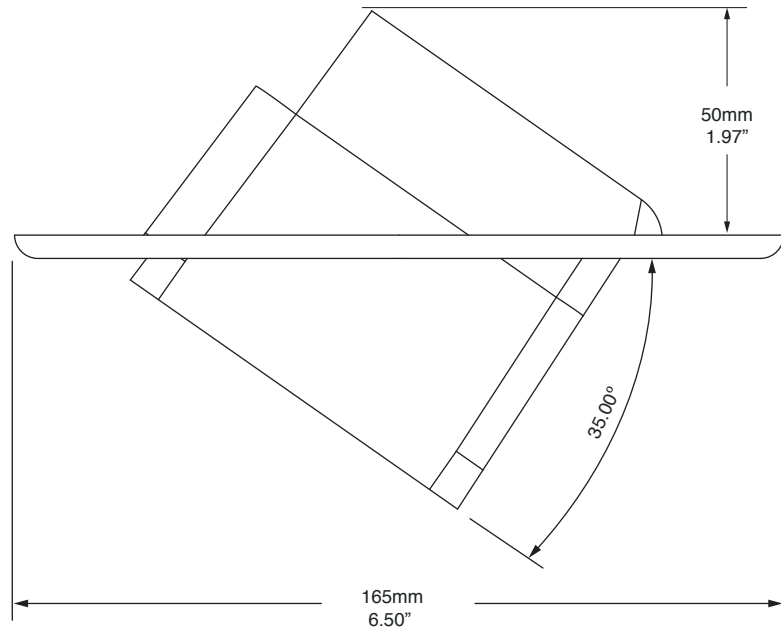

## LS3CMW, LS3CMW-MCO

Model #	Grill Color	Hole Diameter	Mounting Depth
LS3CMW	Cream	130mm / 5.12"	52mm / 2.05"
LS3CMW-MCO	Cream w/ Connector	130mm / 5.12"	52mm / 2.05"

The concepts, depictions and information in this document or drawing are CONFIDENTIAL and constitute intellectual property of Magnadyne Corporation. Any use thereof, and any copying or distribution of the contents, without the express written permission of Magnadyne Corporation is strictly prohibited. Use and distribution authorized under and pursuant to a written non-disclosure and/or confidentiality agreement in effect between Magnadyne and the recipient is permitted.

**NOTE:**

This is an 8.5" x 11" standard letter size document. This speaker hole template is shown here at 100% scale and should be printed out at actual size for mounting accuracy.