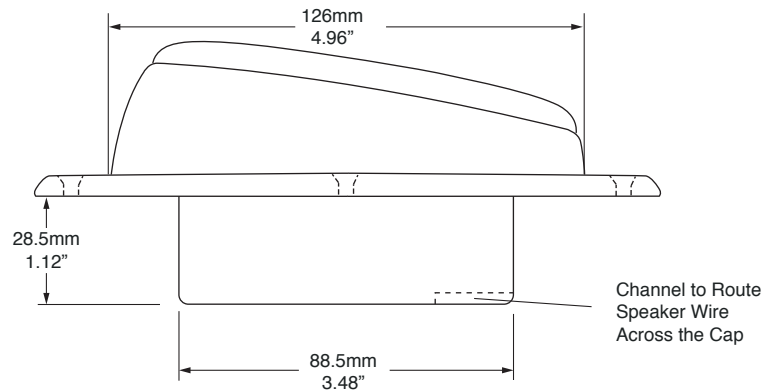

## LS2CMW-BLK, LS2CMW-TN, LS2CMW-JCO

Model #	Grill Color	Hole Diameter	Mounting Depth
LS2CMW-BLK	Black	90.5mm / 3.56"	30.5mm / 1.20"
LS2CMW-TN	Tan	90.5mm / 3.56"	30.5mm / 1.20"
LS2CMW-JCO	White	90.5mm / 3.56"	30.5mm / 1.20"

**NOTE:**

This is an 8.5" x 11" standard letter size document. This speaker hole template is shown here at 100% scale and should be printed out at actual size for mounting accuracy.