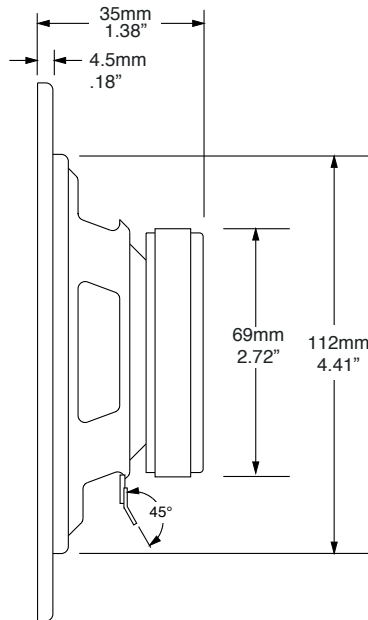

SPEAKER INSTALLATION

AS505BG, AS505TG
AS505WG, AS505TJN

Model #	Grill Color	Hole Diameter	Mounting Depth
AS505BG	Black	116mm / 4.57"	32.5mm / 1.28"
AS505TG	Brown	116mm / 4.57"	32.5mm / 1.28"
AS505WG	Cream	116mm / 4.57"	32.5mm / 1.28"
AS505TJN	White	116mm / 4.57"	32.5mm / 1.28"

NOTE:

This is an 8.5" x 11" standard letter size document. This speaker hole template is shown here at 100% scale and should be printed out at actual size for mounting accuracy.