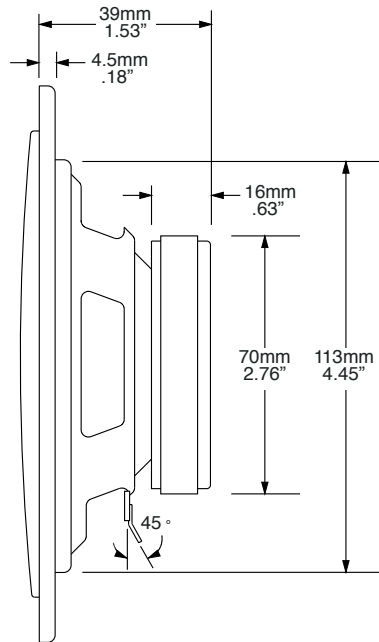

SPEAKER INSTALLATION

AS505TXB, AS505TXB-W

Model #	Grill Color	Hole Diameter	Mounting Depth
AS505TXB	Black	116mm / 4.57"	36.5mm / 1.44"
AS505TXB-W	White	116mm / 4.57"	36.5mm / 1.44"

The concepts, depictions and information in this document or drawing are CONFIDENTIAL and constitute intellectual property of Magnadyne Corporation. Any use thereof, and any copying or distribution of the contents, without the express written permission of Magnadyne Corporation is strictly prohibited. Use and distribution authorized under and pursuant to a written non-disclosure and/or confidentiality agreement in effect between Magnadyne and the recipient is permitted.

NOTE:

This is an 8.5" x 11" standard letter size document. This speaker hole template is shown here at 100% scale and should be printed out at actual size for mounting accuracy.