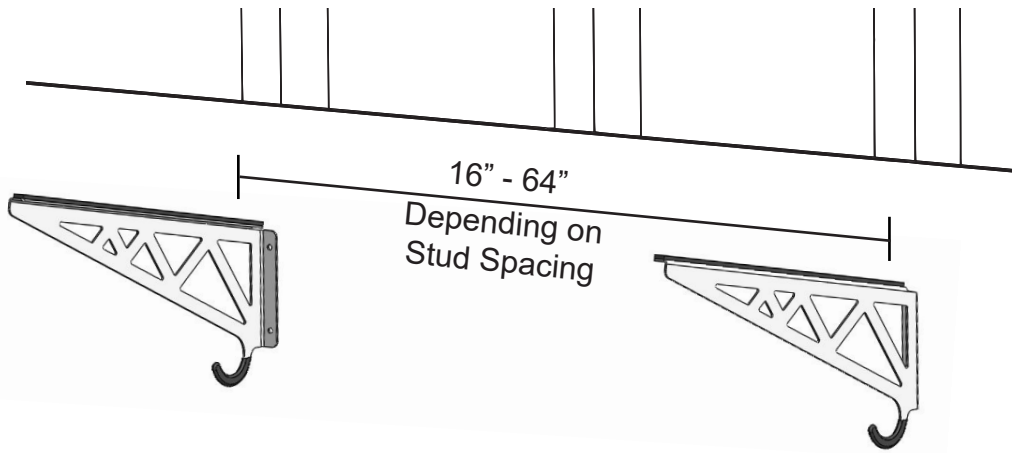

PADDLEBOARD RACK - Installation Instructions

1-877-655-3443 (English, Español)

7:00 am - 5:00 pm

Monday - Friday, Pacific Time, North America

support@saferacks.com

www.saferacks.com

WARNINGS

- 200 lb capacity
- Install into Wood Studs ONLY
- Distribute weight evenly

Tools Required (Not Included)

Hardware Required (Included)

Components Required (Included)

Carefully install foam padding and handle covers onto brackets

1

2 A

2 B

3