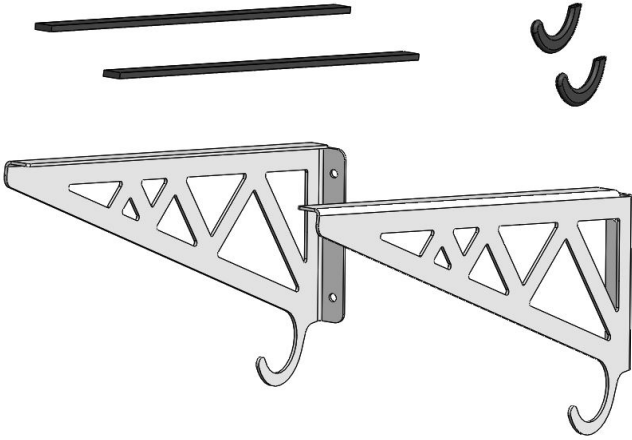

PADDLEBOARD RACK - Installation Instructions

1-877-655-3443 (English, Español)

7:00 am - 5:00 pm

Monday - Friday, Pacific Time, North America

support@saferacks.com

www.saferacks.com

WARNINGS

- 200 lb capacity
- Install into Wood Studs ONLY
- Distribute weight evenly

Tools Required (Not Included)

Hardware Required (Included)

Components Required (Included)

Carefully install foam padding and handle covers onto brackets

1

2 A

2 B

3