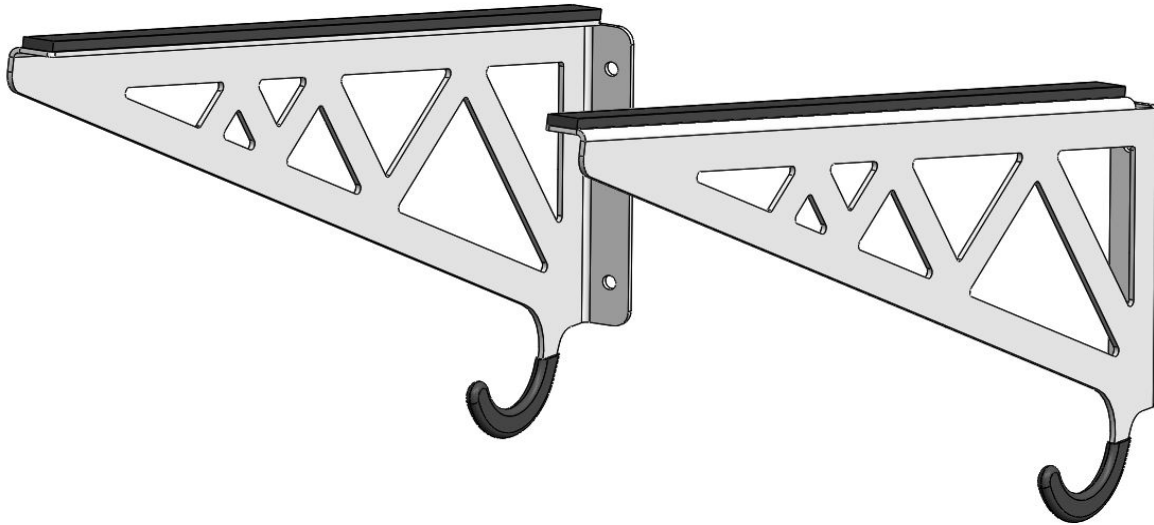

PADDLEBOARD RACK - Installation Instructions

1-877-655-3443 (English, Español)

7:00 am - 5:00 pm

Monday - Friday, Pacific Time, North America

support@saferacks.com

www.saferacks.com

WARNINGS

- 200 lb capacity
- Install into Wood Studs ONLY
- Distribute weight evenly