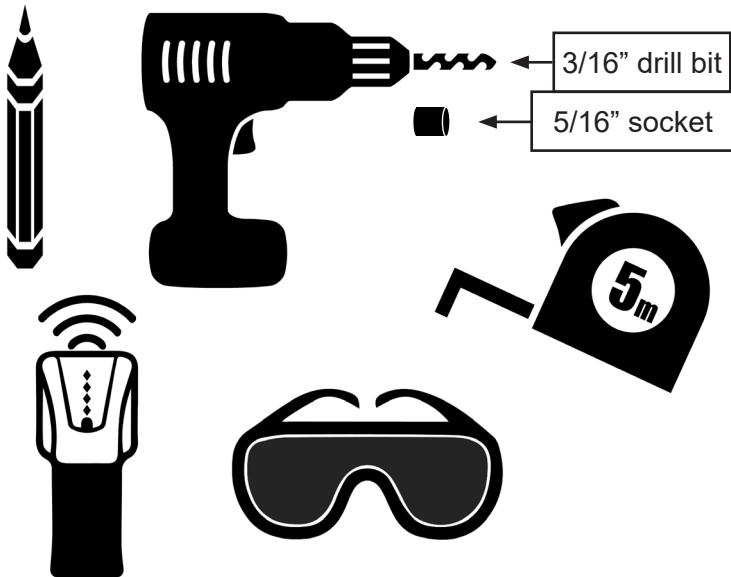

PADDLEBOARD RACK - Installation Instructions

1-877-655-3443 (English, Español)

7:00 am - 5:00 pm

Monday - Friday, Pacific Time, North America

support@saferacks.com

www.saferacks.com

WARNINGS

- 200 lb capacity
- Install into Wood Studs ONLY
- Distribute weight evenly

Tools Required (Not Included)

Hardware Required (Included)

Components Required (Included)

Carefully install foam padding and handle covers onto brackets

1

2 A

2 B

3