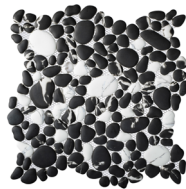

COLLECTION VISTA CHINO

STONE-LOOK
GLASS MOSAIC

OPTIONS

MAYA RAIN

GRACIOUS PINK

PEPPER FOLIA

PRODUCT INFO

THICKNESS	6 MM
MATERIAL	RECYCLED GLASS PEBBLE
FINISH	MATTE
SHEET SIZE	APPROX. 12" x12"
APPLICATION	FLOOR, WALL, SHOWER, POOL INTERIOR, EXTERIOR