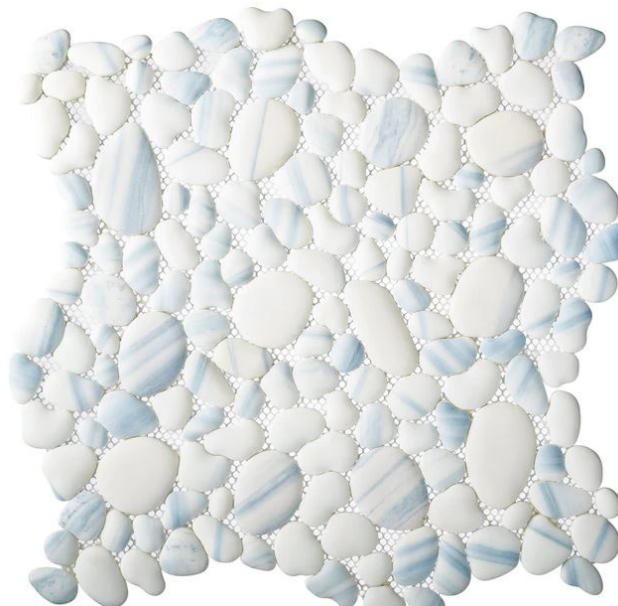

COLLECTION VISTA CHINO

COLOR MAYA RAIN

ITEM NUMBER **VTC-6101**
APPLICATION **FLOOR, WALL**

PRODUCT INFO

NOMINAL SIZE	12" X12"
ACTUAL SIZE	12" X 12"
INDIVIDUAL TILE SIZE	VARIES
MATERIAL	GLASS TILE
THICKNESS	6MM
FINISH	MATTE
RECTIFIED	NO
SPECIAL EDGE	NATURAL
VARIATION	V3
COUNTRY OF ORIGIN	CHINA

TESTING

DCOF WET	N/A
BREAKING STRENGTH	N/A
ASTM C648	
CHEMICAL RESISTANCE	N/A
ASTM C650	
STAIN RESISTANCE	N/A
ASTM C1378	
WATER ABSORPTION	N/A
ASTM C373	
VOC	N/A
RECYCLED CONTENT	NO
FROST RESISTANT	YES
HEAT RESISTANT	YES
DIRECT SUNLIGHT	YES

INSTALLATION

RECOMMENDED GROUT JOINT	N/A
RECOMMENDED GROUT	N/A
SEALING REQUIRED	NO
SEALING RECOMMENDED	N/A

PACKAGING

SOLD BY	Sheet
PIECES/BOX	5
SQFT/PIECE	1SQF

USAGE

COMMERCIAL FLOORS	NO
RESIDENTIAL FLOORS	LIGHT RESIDENTIAL
RAMPS & INCLINES	NO
SHOWER WALL	YES
SHOWER FLOOR	YES
STEAM/SAUNA WALL	YES
STEAM/SAUNA FLOOR	YES
FIREPLACE	YES

POOL USAGE

POOL DECK	YES
POOL WATERLINE	YES
POOL SUBMERGED	YES
SPA/HOT TUB	YES

EXTERIOR USAGE	FREEZING	NON-FREEZING
EXTERIOR COVERED WALL	YES	YES
EXTERIOR UNCOVERED WALL	YES	YES
EXTERIOR COVERED FLOOR	YES	YES
EXTERIOR UNCOVERED FLOOR	YES	YES

ADDITIONAL INFORMATION

PLEASE VISIT GLAZZIOSURFACES.COM FOR ADDITIONAL PRODUCT INFORMATION INCLUDING INSTALLATION INSTRUCTIONS AND CARE & MAINTENANCE GUIDELINES.

ACTUAL COLOR, SIZE, AND TEXTURE MAY VARY. PLEASE REFER TO SAMPLE CHIP FOR VISUAL ACCURACY.