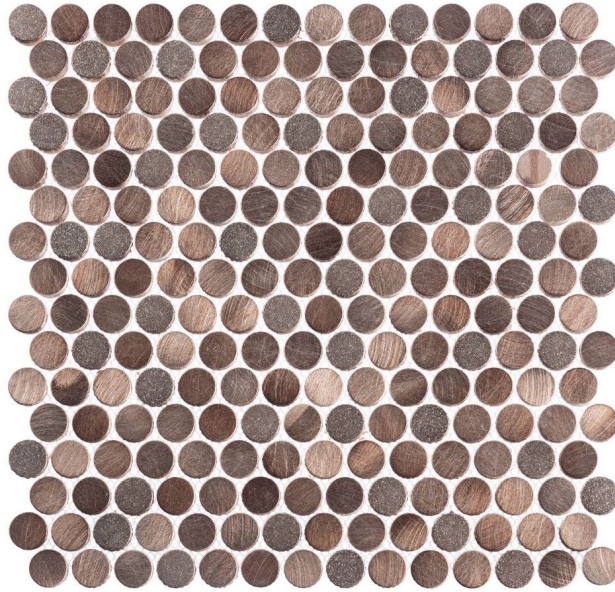

COLLECTION **URBAN JUNGLE**

COLOR **ROWN CAYMAN 12X12 PENNY**

ITEM NUMBER **UJ665**
APPLICATION **FLOOR, WALL**

PRODUCT INFO

NOMINAL SHEET SIZE	12" X 12"
ACTUAL SHEET SIZE	11.8" X 11.8"
INDIVIDUAL TILE SIZE	3/4" PENNY ROUND
MATERIAL	ALUMINUM OVER PVC
FINISH	BRUSHED METALLIC
THICKNESS	8 MM
VARIATION	V4
CERTIFICATIONS	N/A

TESTING

DCOF WET	N/A
BREAKING STRENGTH	N/A
ASTM C648	
CHEMICAL RESISTANCE	N/A
ASTM C650	
STAIN RESISTANCE	N/A
ASTM C1378	
WATER ABSORPTION	N/A
ASTM C373	
VOC	N/A
RECYCLED CONTENT	NO
FROST RESISTANT	NO
HEAT RESISTANT	< 300° F
DIRECT SUNLIGHT	YES

INSTALLATION

RECOMMENDED GROUT JOINT	PER MOSAIC SPACING
RECOMMENDED GROUT	UNSANDED
SEALING REQUIRED	YES - SEAL BEFORE GROUTING
SEALING RECOMMENDED	YES
MOSAIC MOUNTING	MESH

PACKAGING

SOLD BY	SHEET
SQFT/SHEET	0.97 SF
WEIGHT/SHEET	1.89 LBS

USAGE

COMMERCIAL FLOORS	NO
RESIDENTIAL FLOORS	LIGHT
RAMPS & INCLINES	NO
SHOWER WALL	YES (MUST SEAL)
SHOWER FLOOR	NO
STEAM/SAUNA WALL	YES (MUST SEAL)
STEAM/SAUNA FLOOR	NO
FIREPLACE	SURROUND

POOL USAGE

POOL DECK	NO
POOL WATERLINE	NO
POOL SUBMERGED	NO
SPA/HOT TUB	NO

EXTERIOR USAGE

	FREEZING	NON-FREEZING
EXTERIOR COVERED WALL	NO	YES
EXTERIOR UNCOVERED WALL	NO	NO
EXTERIOR COVERED FLOOR	NO	NO
EXTERIOR UNCOVERED FLOOR	NO	NO

ADDITIONAL INFORMATION

PLEASE VISIT GLAZZIOSURFACES.COM FOR ADDITIONAL PRODUCT INFORMATION INCLUDING INSTALLATION INSTRUCTIONS AND CARE & MAINTENANCE GUIDELINES.

ACTUAL COLOR, SIZE, AND TEXTURE MAY VARY. PLEASE REFER TO SAMPLE CHIP FOR VISUAL ACCURACY.

glazzio®
SURFACES