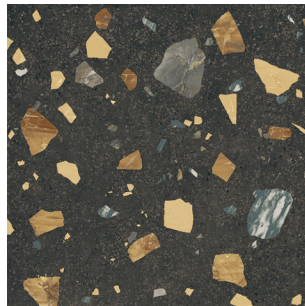

## TERRAZZO-LOOK COLORS

MATTINA

SERA