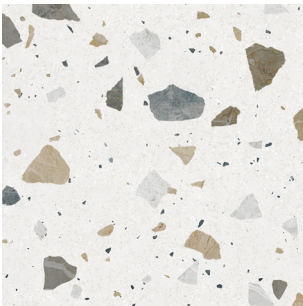

TERRAZZO-LOOK COLORS

MATTINA