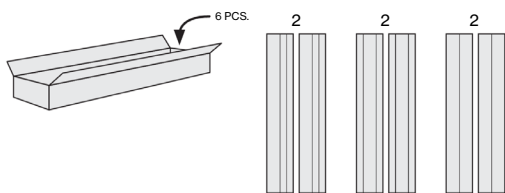

TWIGGY GROOVE MIX

ASSERT CLEAN LINES AND GEOMETRIC PRECISION. INVIGORATE YOUR SURROUNDINGS WITH THE COMMANDING ALLURE OF AN ERA REIMAGINED.

PACKAGING & INSTALLATION

8" x 48"

THE TWIGGY GROOVE MIX IS PRODUCED BY ENGRAVING THE BACKGROUND TILE. THE CUTS MADE HAVE DEPTH AND WIDTH OF ABOUT 2 MM AND ARE INTENDED TO BE GROUDED. COLOURFUL GROUTS ARE RECOMMENDED FOR THE MOST EFFECTIVE AESTHETIC RESULT.

EVERY GROOVE MIX BOX CONTAINS 6 PIECES, 2 OF EACH TYPE.

LAYOUT EXAMPLES

glazzio
SURFACES

2361 NOSTRAND AVE #301
BROOKLYN, NY 11210
INFO@GLAZZIOSURFACES.COM
(718)-663-4747