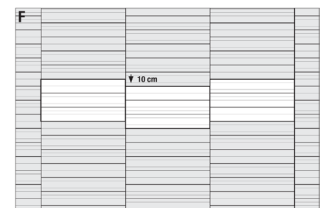

LAYOUT EXAMPLES

glazzio
SURFACES

2361 NOSTRAND AVE #301
BROOKLYN, NY 11210
INFO@GLAZZIOSURFACES.COM
(718)-663-4747