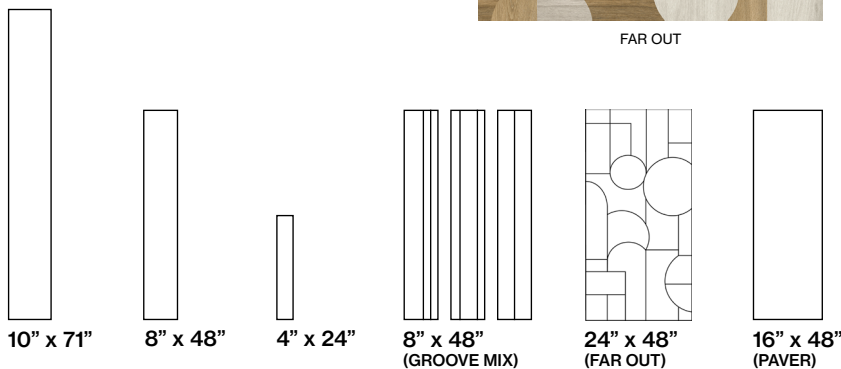

OPTIONS

PRODUCT INFO

THICKNESS	8.5MM, 20MM (PAVER ONLY)
MATERIAL	THROUGH-BODY PORCELAIN
FINISH	MATTE
AVAILABLE TRIMS	BULLNOSE, STAIR TREAD, NOSING, COPING
APPLICATION	FLOOR, WALL, SHOWER WALL, INTERIOR, EXTERIOR

ADDITIONAL INFORMATION

ACTUAL COLOR, SIZE, AND TEXTURE MAY VARY. PLEASE REFER TO SAMPLE CHIP FOR VISUAL ACCURACY.

PLEASE VISIT GLAZZIOSURFACES.COM FOR ADDITIONAL PRODUCT INFORMATION INCLUDING INSTALLATION INSTRUCTIONS AND CARE & MAINTENANCE GUIDELINES.

ADDITIONAL TRIMS AVAILABLE

glazzio
SURFACES

2361 NOSTRAND AVE #301
BROOKLYN, NY 11210
INFO@GLAZZIOSURFACES.COM
(718)-663-4747