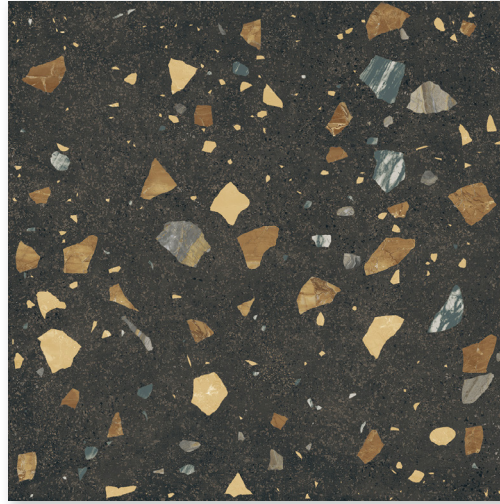

COLLECTION TRE MODA

COLOR SERA 48x48

ITEM NUMBER **TRESE48X48M**
APPLICATION **FLOOR, WALL**

PRODUCT INFO

NOMINAL SIZE	48" X 48"
ACTUAL SIZE	47.24" X 47.24"
MATERIAL	COLORBODY PORCELAIN
FINISH	MATTE
THICKNESS	8.5 MM
RECTIFIED	YES
VARIATION	V2
COUNTRY OF ORIGIN	ITALY
CERTIFICATION	CERAMICS OF ITALY

TESTING

DCOF WET	≥ .42
BREAKING STRENGTH	CONFORMS
UNI EN ISO 10545/4	
CHEMICAL RESISTANCE	RESISTANT
UNI EN ISO 10545/13	
STAIN RESISTANCE	CONFORMS
UNI EN ISO 10545/14	
WATER ABSORPTION	- 0.1%
UNI EN ISO 10545/3	
SCRATCH HARDNESS	6
MOHS	
VOC	NONE
RECYCLED CONTENT	NO
FROST RESISTANT	YES
HEAT RESISTANT	YES
DIRECT SUNLIGHT	YES

INSTALLATION

RECOMMENDED GROUT JOINT	3/16"
SEALING REQUIRED	NO
SEALING RECOMMENDED	YES
RECOMMENDED PATTERNS	STACKED, 1/3 OFF-SET, BASKETWEAVE

PACKAGING

SOLD BY	BOX
PIECES/BOX	1
SQFT/BOX	15.50 SF
SQFT/PIECE	15.50 SF
WEIGHT/BOX	62.39 LBS

USAGE

COMMERCIAL FLOORS	YES
RESIDENTIAL FLOORS	YES
RAMPS & INCLINES	NO
SHOWER WALL	YES
SHOWER FLOOR	YES
STEAM/SAUNA WALL	YES
STEAM/SAUNA FLOOR	NO
FIREPLACE	YES

POOL USAGE

POOL DECK	YES
POOL WATERLINE	YES
POOL SUBMERGED	YES (WALL ONLY)
SPA/HOT TUB	YES

EXTERIOR USAGE

	FREEZING	NON-FREEZING
EXTERIOR COVERED WALL	YES	YES
EXTERIOR UNCOVERED WALL	YES	YES
EXTERIOR COVERED FLOOR	YES	YES
EXTERIOR UNCOVERED FLOOR	YES	YES

ADDITIONAL INFORMATION

PLEASE VISIT GLAZZIOSURFACES.COM FOR ADDITIONAL PRODUCT INFORMATION INCLUDING INSTALLATION INSTRUCTIONS AND CARE & MAINTENANCE GUIDELINES.

ACTUAL COLOR, SIZE, AND TEXTURE MAY VARY. PLEASE REFER TO SAMPLE CHIP FOR VISUAL ACCURACY.

glazzio®
SURFACES