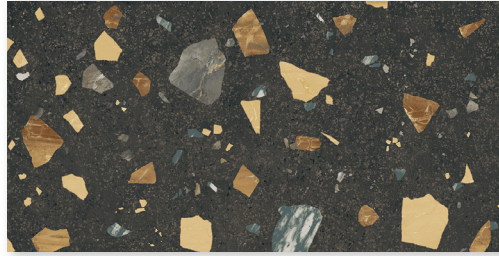

COLLECTION TRE MODA

COLOR SERA 24x48

ITEM NUMBER **TRESE24X48M**
APPLICATION **FLOOR, WALL**

PRODUCT INFO

NOMINAL SIZE	24" X 48"
ACTUAL SIZE	23.62" X 47.24"
MATERIAL	COLORBODY PORCELAIN
FINISH	MATTE
THICKNESS	8.5 MM
RECTIFIED	YES
VARIATION	V2
COUNTRY OF ORIGIN	ITALY
CERTIFICATION	CERAMICS OF ITALY

TESTING

DCOF WET	≥ .42
BREAKING STRENGTH	CONFORMS
UNI EN ISO 10545/4	
CHEMICAL RESISTANCE	RESISTANT
UNI EN ISO 10545/13	
STAIN RESISTANCE	CONFORMS
UNI EN ISO 10545/14	
WATER ABSORPTION	- 0.1%
UNI EN ISO 10545/3	
SCRATCH HARDNESS	6
MOHS	
VOC	NONE
RECYCLED CONTENT	NO
FROST RESISTANT	YES
HEAT RESISTANT	YES
DIRECT SUNLIGHT	YES

INSTALLATION

RECOMMENDED GROUT JOINT	3/16"
SEALING REQUIRED	NO
SEALING RECOMMENDED	YES
RECOMMENDED PATTERNS	STACKED, 1/3 OFF-SET, BASKETWEAVE

PACKAGING

SOLD BY	BOX
PIECES/BOX	2
SQFT/BOX	15.50 SF
SQFT/PIECE	7.75 SF
WEIGHT/BOX	62.39 LBS

2361 NOSTRAND AVE #301
BROOKLYN, NY 11210
INFO@GLAZZIOSURFACES.COM
(718) 663-4747

USAGE

COMMERCIAL FLOORS	YES
RESIDENTIAL FLOORS	YES
RAMPS & INCLINES	NO
SHOWER WALL	YES
SHOWER FLOOR	YES
STEAM/SAUNA WALL	YES
STEAM/SAUNA FLOOR	NO
FIREPLACE	YES

POOL USAGE

POOL DECK	YES
POOL WATERLINE	YES
POOL SUBMERGED	YES (WALL ONLY)
SPA/HOT TUB	YES

EXTERIOR USAGE	FREEZING	NON-FREEZING
EXTERIOR COVERED WALL	YES	YES
EXTERIOR UNCOVERED WALL	YES	YES
EXTERIOR COVERED FLOOR	YES	YES
EXTERIOR UNCOVERED FLOOR	YES	YES

ADDITIONAL INFORMATION

PLEASE VISIT GLAZZIOSURFACES.COM FOR ADDITIONAL PRODUCT INFORMATION INCLUDING INSTALLATION INSTRUCTIONS AND CARE & MAINTENANCE GUIDELINES.

ACTUAL COLOR, SIZE, AND TEXTURE MAY VARY. PLEASE REFER TO SAMPLE CHIP FOR VISUAL ACCURACY.

glazzio®
SURFACES