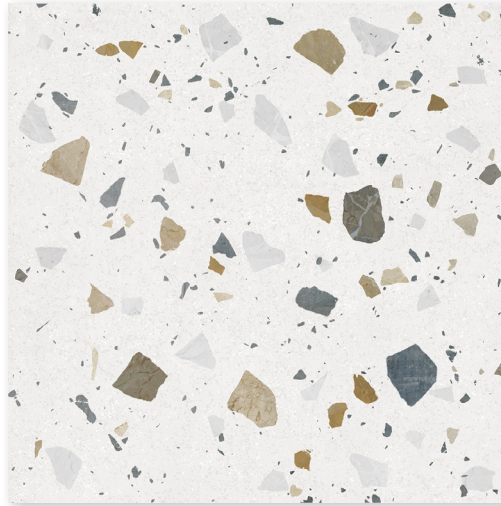

COLLECTION TRE MODA

COLOR MATTINA 48x48

ITEM NUMBER **TREMT48X48M**

APPLICATION **FLOOR, WALL**

PRODUCT INFO

NOMINAL SIZE	48" X 48"
ACTUAL SIZE	47.24" X 47.24"
MATERIAL	COLORBODY PORCELAIN
FINISH	MATTE
THICKNESS	8.5 MM
RECTIFIED	YES
VARIATION	V2
COUNTRY OF ORIGIN	ITALY
CERTIFICATION	CERAMICS OF ITALY

TESTING

DCOF WET	≥ .42
BREAKING STRENGTH	CONFORMS
UNI EN ISO 10545/4	
CHEMICAL RESISTANCE	RESISTANT
UNI EN ISO 10545/13	
STAIN RESISTANCE	CONFORMS
UNI EN ISO 10545/14	
WATER ABSORPTION	- 0.1%
UNI EN ISO 10545/3	
SCRATCH HARDNESS	6
MOHS	
VOC	NONE
RECYCLED CONTENT	NO
FROST RESISTANT	YES
HEAT RESISTANT	YES
DIRECT SUNLIGHT	YES

INSTALLATION

RECOMMENDED GROUT JOINT	3/16"
SEALING REQUIRED	NO
SEALING RECOMMENDED	YES
RECOMMENDED PATTERNS	STACKED, 1/3 OFF-SET, BASKETWEAVE

PACKAGING

SOLD BY	BOX
PIECES/BOX	1
SQFT/BOX	15.50 SF
SQFT/PIECE	15.50 SF
WEIGHT/BOX	62.39 LBS

USAGE

COMMERCIAL FLOORS	YES
RESIDENTIAL FLOORS	YES
RAMPS & INCLINES	NO
SHOWER WALL	YES
SHOWER FLOOR	YES
STEAM/SAUNA WALL	YES
STEAM/SAUNA FLOOR	NO
FIREPLACE	YES

POOL USAGE

POOL DECK	YES
POOL WATERLINE	YES
POOL SUBMERGED	YES (WALL ONLY)
SPA/HOT TUB	YES

EXTERIOR USAGE

	FREEZING	NON-FREEZING
EXTERIOR COVERED WALL	YES	YES
EXTERIOR UNCOVERED WALL	YES	YES
EXTERIOR COVERED FLOOR	YES	YES
EXTERIOR UNCOVERED FLOOR	YES	YES

ADDITIONAL INFORMATION

PLEASE VISIT GLAZZIOSURFACES.COM FOR ADDITIONAL PRODUCT INFORMATION INCLUDING INSTALLATION INSTRUCTIONS AND CARE & MAINTENANCE GUIDELINES.

ACTUAL COLOR, SIZE, AND TEXTURE MAY VARY. PLEASE REFER TO SAMPLE CHIP FOR VISUAL ACCURACY.

glazzio®
SURFACES