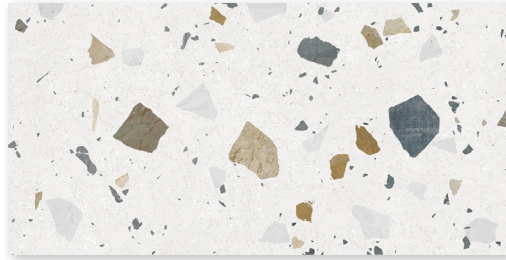

COLLECTION TRE MODA

COLOR MATTINA 24x48

ITEM NUMBER **TREMT24X48M**

APPLICATION **FLOOR, WALL**

PRODUCT INFO

NOMINAL SIZE	24" X 48"
ACTUAL SIZE	23.62" X 47.24"
MATERIAL	COLORBODY PORCELAIN
FINISH	MATTE
THICKNESS	8.5 MM
RECTIFIED	YES
VARIATION	V2
COUNTRY OF ORIGIN	ITALY
CERTIFICATION	CERAMICS OF ITALY

INSTALLATION

RECOMMENDED GROUT JOINT	3/16"
SEALING REQUIRED	NO
SEALING RECOMMENDED	YES
RECOMMENDED PATTERNS	STACKED, 1/3 OFF-SET, BASKETWEAVE

PACKAGING

SOLD BY	BOX
PIECES/BOX	2
SQFT/BOX	15.50 SF
SQFT/PIECE	7.75 SF
WEIGHT/BOX	62.39 LBS