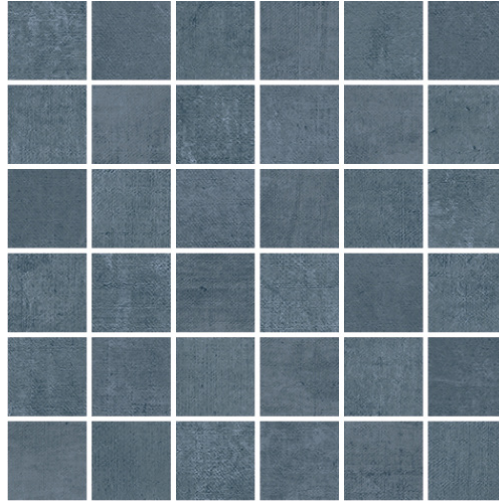

COLLECTION TRE MODA

COLOR MARE 2X2 MOSAIC

ITEM NUMBER **TREMA2MOSM**
APPLICATION **FLOOR, WALL**

PRODUCT INFO

SHEET SIZE	12" X 12"
INDIVIDUAL TILE SIZE	2" X 2"
MATERIAL	COLORBODY PORCELAIN
FINISH	MATTE
THICKNESS	8.5 MM
VARIATION	V2
COUNTRY OF ORIGIN	ITALY
CERTIFICATION	CERAMICS OF ITALY

TESTING

DCOF WET	≥ .42
BREAKING STRENGTH	COMPLIANT
UNI EN ISO 10545/4	
CHEMICAL RESISTANCE	COMPLIANT
UNI EN ISO 10545/13	
WATER ABSORPTION	- 0.1%
UNI EN ISO 10545/3	
VOC	VOC FREE
RECYCLED CONTENT	NO
FROST RESISTANT	YES
HEAT RESISTANT	YES
DIRECT SUNLIGHT	YES

INSTALLATION

RECOMMENDED GROUT JOINT	3/16"
SEALING REQUIRED	NO
SEALING RECOMMENDED	YES

PACKAGING

SOLD BY	BOX
PIECES/BOX	5
SQFT/BOX	4.84 SF
SQFT/PIECE	0.97 SF
WEIGHT/BOX	17.64 LBS

USAGE

COMMERCIAL FLOORS	YES
RESIDENTIAL FLOORS	YES
RAMPS & INCLINES	NO
SHOWER WALL	YES
SHOWER FLOOR	YES
STEAM/SAUNA WALL	YES
STEAM/SAUNA FLOOR	NO
FIREPLACE	YES

POOL USAGE

POOL DECK	NO
POOL WATERLINE	YES
POOL SUBMERGED	YES (WALL ONLY)
SPA/HOT TUB	YES

EXTERIOR USAGE

	FREEZING	NON-FREEZING
EXTERIOR COVERED WALL	YES	YES
EXTERIOR UNCOVERED WALL	YES	YES
EXTERIOR COVERED FLOOR	YES	YES
EXTERIOR UNCOVERED FLOOR	YES	YES

ADDITIONAL INFORMATION

PLEASE VISIT GLAZZIOSURFACES.COM FOR ADDITIONAL PRODUCT INFORMATION INCLUDING INSTALLATION INSTRUCTIONS AND CARE & MAINTENANCE GUIDELINES.

ACTUAL COLOR, SIZE, AND TEXTURE MAY VARY. PLEASE REFER TO SAMPLE CHIP FOR VISUAL ACCURACY.

glazzio®
SURFACES