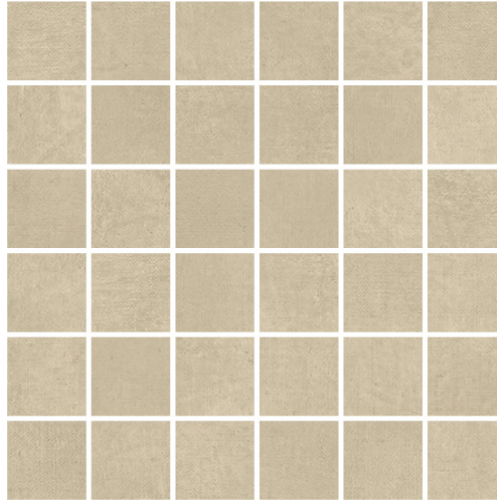

COLLECTION TRE MODA

COLOR CREMA 2X2 MOSAIC

ITEM NUMBER **TRECR2MOSM**
APPLICATION **FLOOR, WALL**

PRODUCT INFO

SHEET SIZE	12" X 12"
INDIVIDUAL TILE SIZE	2" X 2"
MATERIAL	COLORBODY PORCELAIN
FINISH	MATTE
THICKNESS	8.5 MM
VARIATION	V2
COUNTRY OF ORIGIN	ITALY
CERTIFICATION	CERAMICS OF ITALY

TESTING

DCOF WET	≥ .42
BREAKING STRENGTH	COMPLIANT
UNI EN ISO 10545/4	
CHEMICAL RESISTANCE	COMPLIANT
UNI EN ISO 10545/13	
WATER ABSORPTION	- 0.1%
UNI EN ISO 10545/3	
VOC	VOC FREE
RECYCLED CONTENT	NO
FROST RESISTANT	YES
HEAT RESISTANT	YES
DIRECT SUNLIGHT	YES

INSTALLATION

RECOMMENDED GROUT JOINT	3/16"
SEALING REQUIRED	NO
SEALING RECOMMENDED	YES

PACKAGING

SOLD BY	BOX
PIECES/BOX	5
SQFT/BOX	4.84 SF
SQFT/PIECE	0.97 SF
WEIGHT/BOX	17.64 LBS

USAGE

COMMERCIAL FLOORS	YES
RESIDENTIAL FLOORS	YES
RAMPS & INCLINES	NO
SHOWER WALL	YES
SHOWER FLOOR	YES
STEAM/SAUNA WALL	YES
STEAM/SAUNA FLOOR	NO
FIREPLACE	YES

POOL USAGE

POOL DECK	NO
POOL WATERLINE	YES
POOL SUBMERGED	YES (WALL ONLY)
SPA/HOT TUB	YES

EXTERIOR USAGE

	FREEZING	NON-FREEZING
EXTERIOR COVERED WALL	YES	YES
EXTERIOR UNCOVERED WALL	YES	YES
EXTERIOR COVERED FLOOR	YES	YES
EXTERIOR UNCOVERED FLOOR	YES	YES

ADDITIONAL INFORMATION

PLEASE VISIT GLAZZIOSURFACES.COM FOR ADDITIONAL PRODUCT INFORMATION INCLUDING INSTALLATION INSTRUCTIONS AND CARE & MAINTENANCE GUIDELINES.

ACTUAL COLOR, SIZE, AND TEXTURE MAY VARY. PLEASE REFER TO SAMPLE CHIP FOR VISUAL ACCURACY.

glazzio®
SURFACES