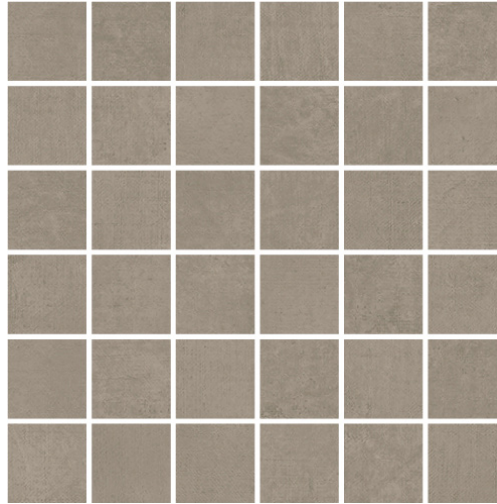

COLLECTION TRE MODA

COLOR CAFFE 2X2 MOSAIC

ITEM NUMBER **TRECA2MOSM**
APPLICATION **FLOOR, WALL**

PRODUCT INFO

SHEET SIZE	12" X 12"
INDIVIDUAL TILE SIZE	2" X 2"
MATERIAL	COLORBODY PORCELAIN
FINISH	MATTE
THICKNESS	8.5 MM
VARIATION	V2
COUNTRY OF ORIGIN	ITALY
CERTIFICATION	CERAMICS OF ITALY

TESTING

DCOF WET	≥ .42
BREAKING STRENGTH	COMPLIANT
UNI EN ISO 10545/4	
CHEMICAL RESISTANCE	COMPLIANT
UNI EN ISO 10545/13	
WATER ABSORPTION	- 0.1%
UNI EN ISO 10545/3	
VOC	VOC FREE
RECYCLED CONTENT	NO
FROST RESISTANT	YES
HEAT RESISTANT	YES
DIRECT SUNLIGHT	YES

INSTALLATION

RECOMMENDED GROUT JOINT	3/16"
SEALING REQUIRED	NO
SEALING RECOMMENDED	YES

PACKAGING

SOLD BY	BOX
PIECES/BOX	5
SQFT/BOX	4.84 SF
SQFT/PIECE	0.97 SF
WEIGHT/BOX	17.64 LBS

USAGE

COMMERCIAL FLOORS	YES
RESIDENTIAL FLOORS	YES
RAMPS & INCLINES	NO
SHOWER WALL	YES
SHOWER FLOOR	YES
STEAM/SAUNA WALL	YES
STEAM/SAUNA FLOOR	NO
FIREPLACE	YES

POOL USAGE

POOL DECK	NO
POOL WATERLINE	YES
POOL SUBMERGED	YES (WALL ONLY)
SPA/HOT TUB	YES

EXTERIOR USAGE

	FREEZING	NON-FREEZING
EXTERIOR COVERED WALL	YES	YES
EXTERIOR UNCOVERED WALL	YES	YES
EXTERIOR COVERED FLOOR	YES	YES
EXTERIOR UNCOVERED FLOOR	YES	YES

ADDITIONAL INFORMATION

PLEASE VISIT GLAZZIOSURFACES.COM FOR ADDITIONAL PRODUCT INFORMATION INCLUDING INSTALLATION INSTRUCTIONS AND CARE & MAINTENANCE GUIDELINES.

ACTUAL COLOR, SIZE, AND TEXTURE MAY VARY. PLEASE REFER TO SAMPLE CHIP FOR VISUAL ACCURACY.

glazzio®
SURFACES