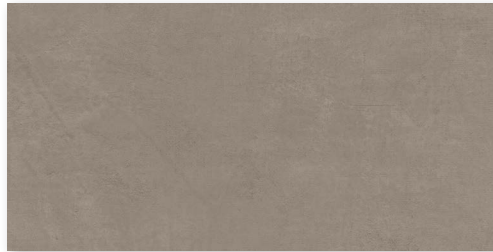

## COLOR CAFFE

ITEM NUMBER **TRECA12X24M**  
APPLICATION **FLOOR, WALL**