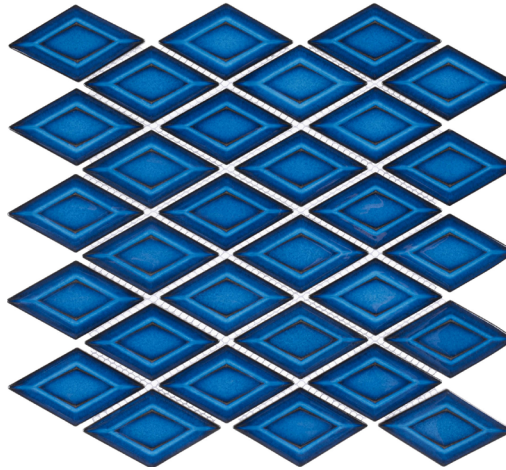

COLLECTION TETRAGON

COLOR BORONA

ITEM NUMBER **TET6336**

APPLICATION **WALL**

PRODUCT INFO

NOMINAL SHEET SIZE	10" x 11"
ACTUAL SHEET SIZE	10.13" x 10.63"
INDIVIDUAL TILE SIZE	1.75" x 3" DIAMOND
MATERIAL	PORCELAIN
FINISH	GLOSSY
THICKNESS	VARIABLE
VARIATION	V2 SLIGHT
CERTIFICATIONS	

PACKAGING

SOLD BY	SHEET
SHEETS/BOX	10
SQ FT/BOX	7.50 SF
SQ FT/PIECE	0.75 SF
WEIGHT/SHEET	2.19 LBS

ADDITIONAL INFORMATION

PLEASE VISIT GLAZZIOSURFACES.COM FOR ADDITIONAL PRODUCT INFORMATION INCLUDING INSTALLATION INSTRUCTIONS AND CARE & MAINTENANCE GUIDELINES. ACTUAL COLOR, SIZE, AND TEXTURE MAY VARY. PLEASE REFER TO SAMPLE CHIP FOR VISUAL ACCURACY.