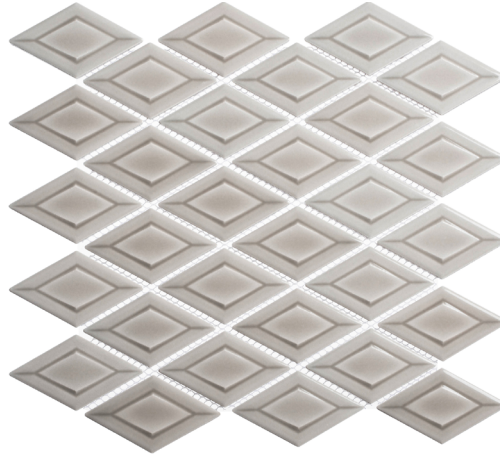

COLLECTION TETRAGON

COLOR FOXER

ITEM NUMBER **TET6334**

APPLICATION **WALL**

PRODUCT INFO

NOMINAL SHEET SIZE	10" x 11"
ACTUAL SHEET SIZE	10.13" x 10.63"
INDIVIDUAL TILE SIZE	1.75" x 3" DIAMOND
MATERIAL	PORCELAIN
FINISH	GLOSSY
THICKNESS	VARIES
VARIATION	V2 SLIGHT

CERTIFICATIONS

TESTING

VOC	VOC FREE
RECYCLED CONTENT	NO
FROST RESISTANT	YES
HEAT RESISTANT	YES
DIRECT SUNLIGHT	YES

INSTALLATION

RECOMMENDED GROUT JOINT	PER MOSAIC
SEALING REQUIRED	NO
SEALING RECOMMENDED	YES
RECOMMENDED PATTERNS	PER MOSAIC

PACKAGING

SOLD BY	SHEET
SHEETS/BOX	10
SQ FT/BOX	7.50 SF
SQ FT/PIECE	0.75 SF
WEIGHT/SHEET	2.19 LBS

ADDITIONAL INFORMATION

PLEASE VISIT GLAZZIOSURFACES.COM FOR ADDITIONAL PRODUCT INFORMATION INCLUDING INSTALLATION INSTRUCTIONS AND CARE & MAINTENANCE GUIDELINES.

ACTUAL COLOR, SIZE, AND TEXTURE MAY VARY. PLEASE REFER TO SAMPLE CHIP FOR VISUAL ACCURACY.

USAGE

COMMERCIAL FLOORS	NO
RESIDENTIAL FLOORS	NO
RAMPS & INCLINES	NO
SHOWER WALL	YES
SHOWER FLOOR	NO
STEAM/SAUNA WALL	YES
STEAM/SAUNA FLOOR	NO
FIREPLACE	SURROUND

POOL USAGE

POOL DECK	NO
POOL WATERLINE	YES
POOL SUBMERGED	YES
SPA/HOT TUB	YES

EXTERIOR USAGE

	FREEZING	NON-FREEZING
EXTERIOR COVERED WALL	YES	YES
EXTERIOR UNCOVERED WALL	YES	YES
EXTERIOR COVERED FLOOR	NO	NO
EXTERIOR UNCOVERED FLOOR	NO	NO

glazzio®
SURFACES