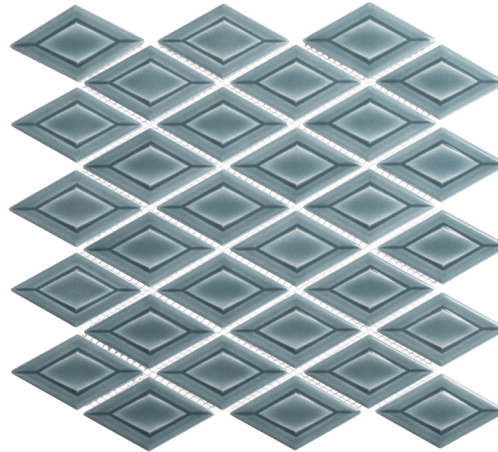

COLLECTION TETRAGON

COLOR KELPA

ITEM NUMBER **TET6333**

APPLICATION **WALL**

PRODUCT INFO

NOMINAL SHEET SIZE	10" x 11"
ACTUAL SHEET SIZE	10.13" x 10.63"
INDIVIDUAL TILE SIZE	1.75" x 3" DIAMOND
MATERIAL	PORCELAIN
FINISH	GLOSSY
THICKNESS	VARIES
VARIATION	V2 SLIGHT

CERTIFICATIONS

TESTING

VOC	VOC FREE
RECYCLED CONTENT	NO
FROST RESISTANT	YES
HEAT RESISTANT	YES
DIRECT SUNLIGHT	YES

INSTALLATION

RECOMMENDED GROUT JOINT	PER MOSAIC
SEALING REQUIRED	NO
SEALING RECOMMENDED	YES
RECOMMENDED PATTERNS	PER MOSAIC

PACKAGING

SOLD BY	SHEET
SHEETS/BOX	10
SQ FT/BOX	7.50 SF
SQ FT/PIECE	0.75 SF
WEIGHT/SHEET	2.19 LBS

ADDITIONAL INFORMATION

PLEASE VISIT GLAZZIOSURFACES.COM FOR ADDITIONAL PRODUCT INFORMATION INCLUDING INSTALLATION INSTRUCTIONS AND CARE & MAINTENANCE GUIDELINES.

ACTUAL COLOR, SIZE, AND TEXTURE MAY VARY. PLEASE REFER TO SAMPLE CHIP FOR VISUAL ACCURACY.

USAGE

COMMERCIAL FLOORS	NO
RESIDENTIAL FLOORS	NO
RAMPS & INCLINES	NO
SHOWER WALL	YES
SHOWER FLOOR	NO
STEAM/SAUNA WALL	YES
STEAM/SAUNA FLOOR	NO
FIREPLACE	SURROUND

POOL USAGE

POOL DECK	NO
POOL WATERLINE	YES
POOL SUBMERGED	YES
SPA/HOT TUB	YES

EXTERIOR USAGE

	FREEZING	NON-FREEZING
EXTERIOR COVERED WALL	YES	YES
EXTERIOR UNCOVERED WALL	YES	YES
EXTERIOR COVERED FLOOR	NO	NO
EXTERIOR UNCOVERED FLOOR	NO	NO

glazzio®
SURFACES