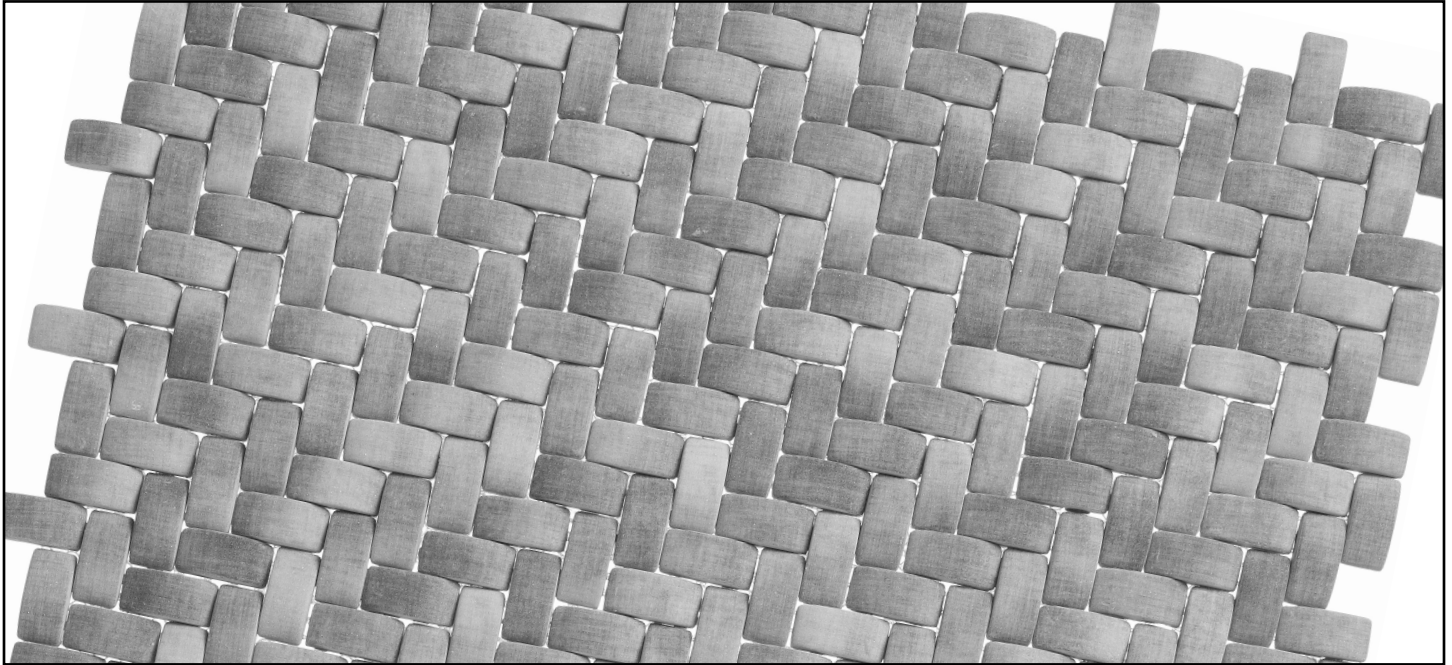

COLLECTION SUMMER OUTING MATTE RECYCLED MOSAIC IN FRESH COLOR PALETTE

OPTIONS

INCA BASKET

KOALA

OPTIMUM GREY

DENIM WASH

PRODUCT INFO

THICKNESS	6 MM
MATERIAL	RECYCLED GLASS
FINISH	MATTE
SHEET SIZE	12" x 12"
INDIVIDUAL TILE SIZE	.38" x .88"
APPLICATION*	WALL, SHOWER, INTERIOR