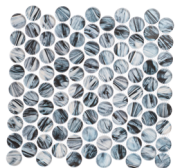

COLLECTION SPHERES

RECYCLED GLASS PENNY
ROUND MOSAIC

OPTIONS

JASMINE DELIGHT

UMBEL GREY

SOUTHERN TRAIL

ENLIGHTENED SKY

OMBRE REEF

SEASHORE WAVES

PRODUCT INFO

THICKNESS	8 MM
MATERIAL	RECYCLED GLASS
FINISH	POLISHED
SHEET SIZE	11.83" X 11.75"
INDIVIDUAL TILE SIZE	3/4" PENNY ROUND
APPLICATION	WALL, SHOWER, INTERIOR

ADDITIONAL INFORMATION