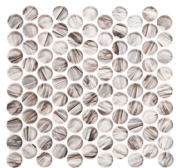

COLLECTION SPHERES

RECYCLED GLASS PENNY
ROUND MOSAIC

OPTIONS

JASMINE DELIGHT

UMBEL GREY

SOUTHERN TRAIL

ENLIGHTENED SKY

OMBRE REEF

SEASHORE WAVES

PRODUCT INFO

THICKNESS	8 MM
MATERIAL	RECYCLED GLASS
FINISH	POLISHED
SHEET SIZE	11.83" X 11.75"
INDIVIDUAL TILE SIZE	3/4" PENNY ROUND
APPLICATION	WALL, SHOWER, INTERIOR

ADDITIONAL INFORMATION