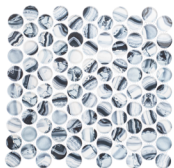

COLLECTION SPHERES

RECYCLED GLASS PENNY
ROUND MOSAIC

OPTIONS

JASMINE DELIGHT

UMBEL GREY

SOUTHERN TRAIL

ENLIGHTENED SKY

OMBRE REEF

SEASHORE WAVES

PRODUCT INFO

THICKNESS	8 MM
MATERIAL	RECYCLED GLASS
FINISH	POLISHED
SHEET SIZE	11.83" X 11.75"
INDIVIDUAL TILE SIZE	3/4" PENNY ROUND
APPLICATION	WALL, SHOWER, INTERIOR

ADDITIONAL INFORMATION