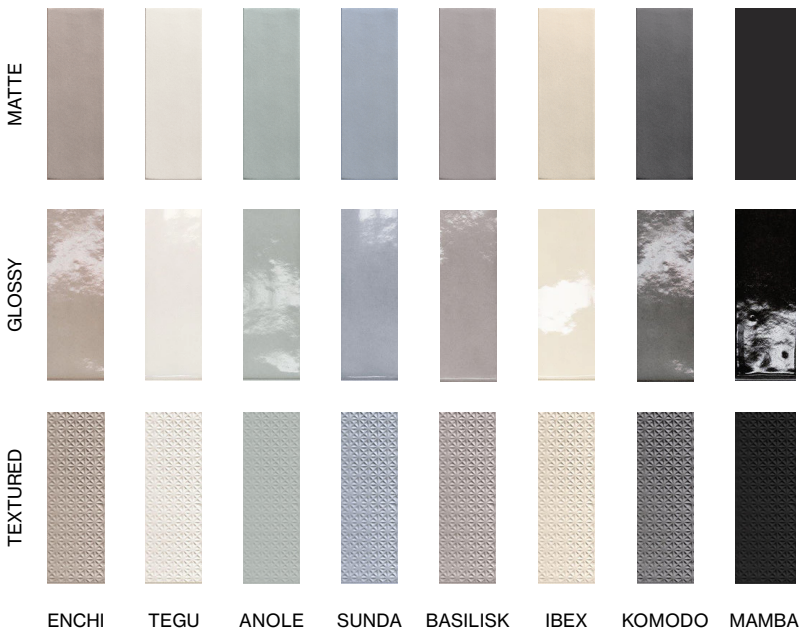

COLLECTION SKIN

TEXTURED CONCRETE LOOK +
FEEL IN NEUTRAL COLORS

FIELD COLORS

PRODUCT INFO

THICKNESS	9.5 MM
MATERIAL	COLORBODY PORCELAIN
FINISH	MATTE, TEXTURED
AVAILABLE TRIM	BULLNOSE
AVAILABLE PAVERS	32" x 32"
APPLICATION	FLOOR, WALL, SHOWER, POOL INTERIOR, EXTERIOR

HEXAGON COLORS

PRODUCT INFO

THICKNESS	9.5 MM
MATERIAL	COLORBODY PORCELAIN
FINISH	MATTE, TEXTURED
AVAILABLE TRIM	BULLNOSE
AVAILABLE PAVERS	32" x 32"
APPLICATION	FLOOR, WALL, SHOWER, POOL INTERIOR, EXTERIOR

OPTIONS

7" x 8"

ADDITIONAL TRIMS AND PAVERS AVAILABLE

glazzio
SURFACES

2361 NOSTRAND AVE #301
BROOKLYN, NY 11210
INFO@GLAZZIOSURFACES.COM
(718)-663-4747

COLLECTION SKIN

TEXTURED CONCRETE LOOK +
FEEL IN NEUTRAL COLORS

BRICK COLORS

PRODUCT INFO

THICKNESS	9.5 MM
MATERIAL	COLORBODY PORCELAIN
FINISH	MATTE, GLOSSY, TEXTURED
APPLICATION	FLOOR, WALL, SHOWER, POOL INTERIOR, EXTERIOR

ADDITIONAL INFORMATION

ACTUAL COLOR, SIZE, AND TEXTURE MAY VARY. PLEASE REFER TO SAMPLE CHIP FOR VISUAL ACCURACY.