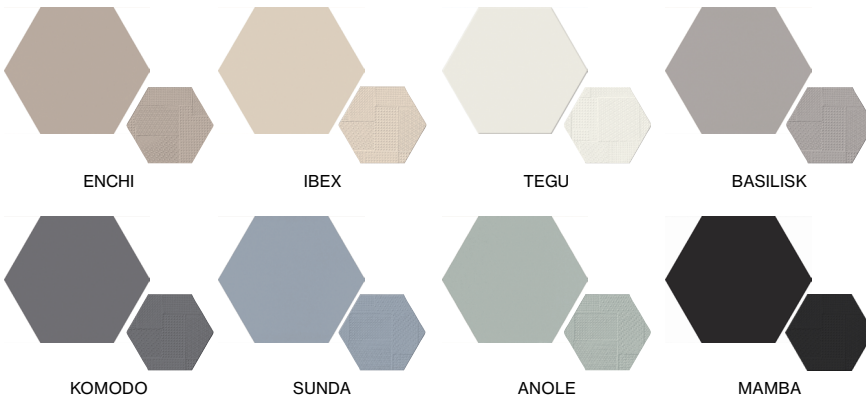

COLLECTION SKIN

TEXTURED CONCRETE LOOK +
FEEL IN NEUTRAL COLORS

FIELD COLORS

PRODUCT INFO

THICKNESS	9.5 MM
MATERIAL	COLORBODY PORCELAIN
FINISH	MATTE, TEXTURED
AVAILABLE TRIM	BULLNOSE
AVAILABLE PAVERS	32" x 32"
APPLICATION	FLOOR, WALL, SHOWER, POOL INTERIOR, EXTERIOR

OPTIONS

ADDITIONAL TRIMS AND PAVERS AVAILABLE

glazzio
SURFACES

2361 NOSTRAND AVE #301
BROOKLYN, NY 11210
INFO@GLAZZIOSURFACES.COM
(718)-663-4747

COLLECTION SKIN

TEXTURED CONCRETE LOOK +
FEEL IN NEUTRAL COLORS

HEXAGON COLORS

PRODUCT INFO

THICKNESS	9.5 MM
MATERIAL	COLORBODY PORCELAIN
FINISH	MATTE, TEXTURED
AVAILABLE TRIM	BULLNOSE
AVAILABLE PAVERS	32" x 32"
APPLICATION	FLOOR, WALL, SHOWER, POOL INTERIOR, EXTERIOR

BRICK COLORS

PRODUCT INFO

THICKNESS	9.5 MM
MATERIAL	COLORBODY PORCELAIN
FINISH	MATTE, GLOSSY, TEXTURED
APPLICATION	FLOOR, WALL, SHOWER, POOL INTERIOR, EXTERIOR

ADDITIONAL INFORMATION

ACTUAL COLOR, SIZE, AND TEXTURE MAY VARY. PLEASE REFER TO SAMPLE CHIP FOR VISUAL ACCURACY.