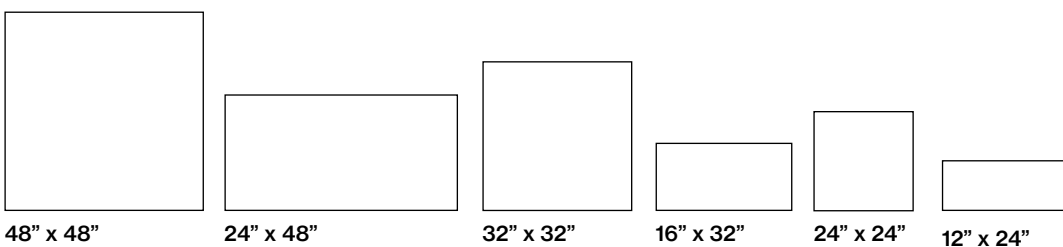

COLLECTION SKIN

TEXTURED CONCRETE LOOK +
FEEL IN NEUTRAL COLORS

FIELD COLORS

PRODUCT INFO

THICKNESS	9.5 MM
MATERIAL	COLORBODY PORCELAIN
FINISH	MATTE, TEXTURED
AVAILABLE TRIM	BULLNOSE
AVAILABLE PAVERS	32" x 32"
APPLICATION	FLOOR, WALL, SHOWER, POOL INTERIOR, EXTERIOR

ADDITIONAL INFORMATION

ACTUAL COLOR, SIZE, AND TEXTURE MAY VARY. PLEASE REFER TO SAMPLE CHIP FOR VISUAL ACCURACY.

PLEASE VISIT GLAZZIOSURFACES.COM FOR ADDITIONAL PRODUCT INFORMATION INCLUDING INSTALLATION INSTRUCTIONS AND CARE & MAINTENANCE GUIDELINES.

OPTIONS

ADDITIONAL TRIMS AND PAVERS AVAILABLE

glazzio
SURFACES

2361 NOSTRAND AVE #301
BROOKLYN, NY 11210
INFO@GLAZZIOSURFACES.COM
(718)-663-4747