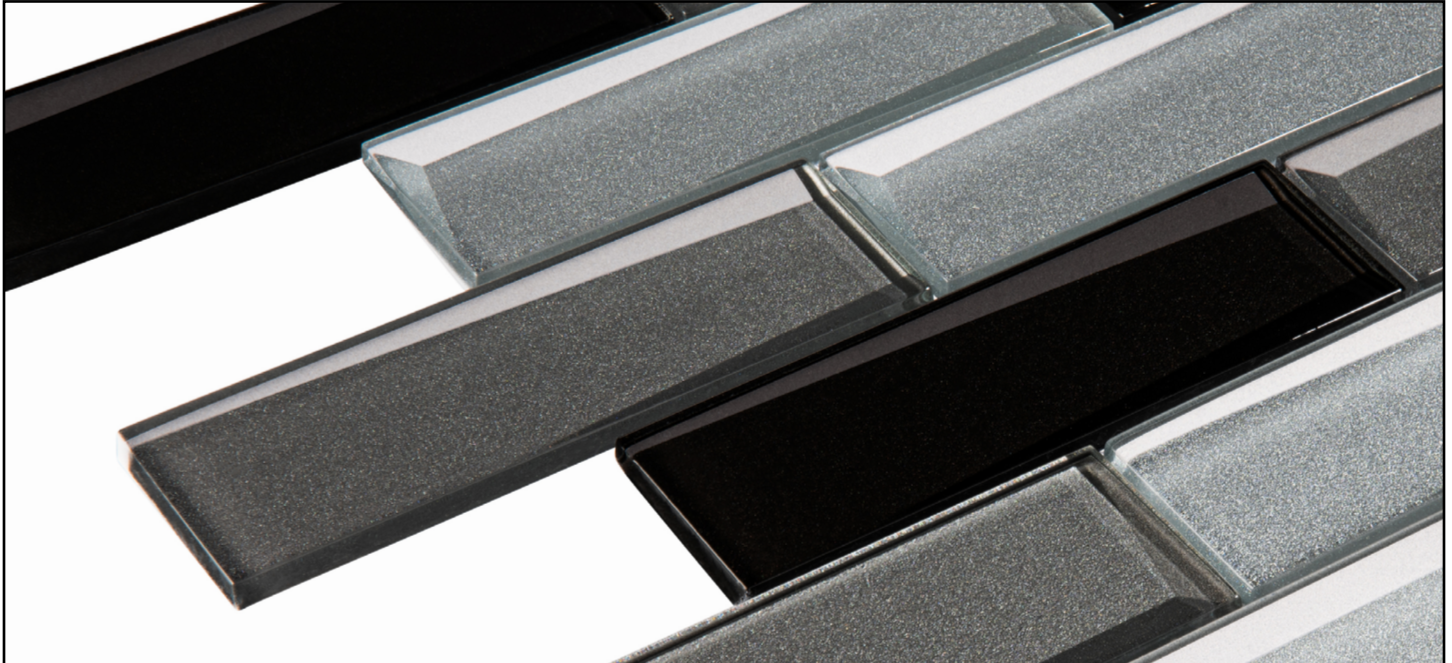

# COLLECTION SCANDINAVIA

GLASS MOSAIC WITH  
ANGLED BACK-BEVEL

## PRODUCT INFO

THICKNESS	8 MM
MATERIAL	GLASS
FINISH	MATTE
SHEET SIZE	12" x 12"
INDIVIDUAL TILE SIZE	2" x 6"
APPLICATION	WALL, SHOWER, INTERIOR