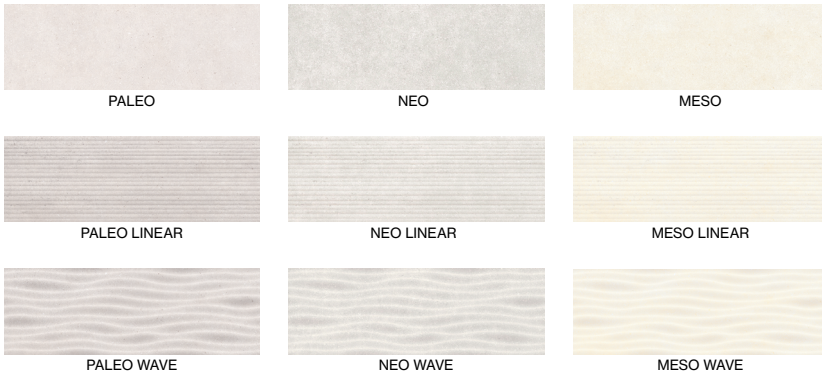

# COLLECTION STONE AGE

ELEVATED STONE-LOOK  
CERAMIC TILE

## COLORS

## OPTIONS

10" x 30"