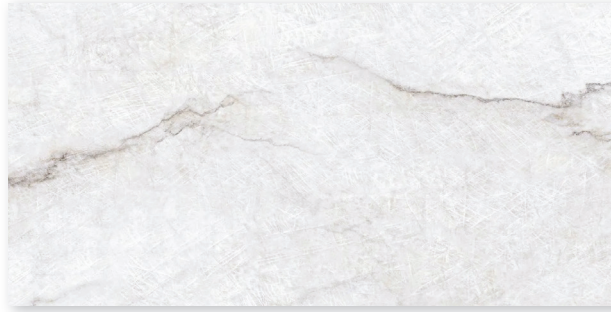

COLLECTION SMOOTH OPERATOR COLOR QUARTZ

ITEM NUMBER **SMOQU48X110P**
APPLICATION **FLOOR, WALL**

PRODUCT INFO

NOMINAL SIZE	48" X 110"
ACTUAL SIZE	47.25" X 109.44"
MATERIAL	PORCELAIN SLAB
FINISH	POLISHED
THICKNESS	6.5 MM
RECTIFIED	YES
FACES	5
VARIATION	V3
COUNTRY OF ORIGIN	ITALY (STOCKED IN U.S.)

CERTIFICATION

TESTING

DCOF WET	-
BREAKING STRENGTH	> 2000 N
UNI EN ISO 10545/4	≥ 45 N/MM²
CHEMICAL RESISTANCE	A - LA - HA UNAFFECTED
UNI EN ISO 10545/13	
STAIN RESISTANCE	CLASS 5
UNI EN ISO 10545/14	
WATER ABSORPTION	COMPLIANT
ASTM C373	
ABRASION	4
ASTM C1027	
VOC	NONE
RECYCLED CONTENT	NO
FROST RESISTANT	YES
HEAT RESISTANT	NO
DIRECT SUNLIGHT	YES

INSTALLATION

RECOMMENDED GROUT JOINT	3/16"
SEALING REQUIRED	NO
SEALING RECOMMENDED	YES
RECOMMENDED PATTERNS	STACKED; BOND; NO MORE THAN 30% OFFSET FOR STAGGERED PATTERN

PACKAGING

SOLD BY	SLAB
DELIVERY	A-FRAME
A-FRAME CAPACITY	13-14 SLABS

USAGE

COMMERCIAL FLOORS	LIGHT COMMERCIAL
RESIDENTIAL FLOORS	YES
RAMPS & INCLINES	NO
SHOWER WALL	YES
SHOWER FLOOR	NO
STEAM/SAUNA WALL	YES
STEAM/SAUNA FLOOR	NO
FIREPLACE	YES

POOL USAGE

POOL DECK	NO
POOL WATERLINE	YES
POOL SUBMERGED	YES
SPA/HOT TUB	YES

EXTERIOR USAGE

	FREEZING	NON-FREEZING
EXTERIOR COVERED WALL	YES	YES
EXTERIOR UNCOVERED WALL	YES	YES
EXTERIOR COVERED FLOOR	NO	NO
EXTERIOR UNCOVERED FLOOR	NO	NO

ADDITIONAL INFORMATION

PLEASE VISIT GLAZZIOSURFACES.COM FOR ADDITIONAL PRODUCT INFORMATION INCLUDING INSTALLATION INSTRUCTIONS AND CARE & MAINTENANCE GUIDELINES.

ACTUAL COLOR, SIZE, AND TEXTURE MAY VARY. PLEASE REFER TO SAMPLE CHIP FOR VISUAL ACCURACY.

glazzio®
SURFACES