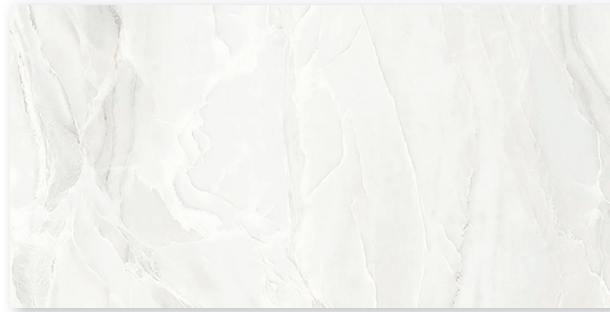

COLLECTION SMOOTH OPERATOR

COLOR PARADISO

ITEM NUMBER **SMOPA48X110P**
APPLICATION **FLOOR, WALL**

PRODUCT INFO

NOMINAL SIZE	48" X 110"
ACTUAL SIZE	47.25" X 109.44"
MATERIAL	PORCELAIN SLAB
FINISH	POLISHED
THICKNESS	6.5 MM
RECTIFIED	YES
FACES	5
VARIATION	V3
COUNTRY OF ORIGIN	ITALY (STOCKED IN U.S.)

CERTIFICATION

TESTING

DCOF WET	-
BREAKING STRENGTH	> 2000 N
UNI EN ISO 10545/4	≥ 45 N/MM²
CHEMICAL RESISTANCE	A - LA - HA UNAFFECTED
UNI EN ISO 10545/13	
STAIN RESISTANCE	CLASS 5
UNI EN ISO 10545/14	
WATER ABSORPTION	COMPLIANT
ASTM C373	
ABRASION	4
ASTM C1027	
VOC	NONE
RECYCLED CONTENT	NO
FROST RESISTANT	YES
HEAT RESISTANT	NO
DIRECT SUNLIGHT	YES

INSTALLATION

RECOMMENDED GROUT JOINT	3/16"
SEALING REQUIRED	NO
SEALING RECOMMENDED	YES
RECOMMENDED PATTERNS	STACKED; BOND; NO MORE THAN 30% OFFSET FOR STAGGERED PATTERN

PACKAGING

SOLD BY	SLAB
DELIVERY	A-FRAME
A-FRAME CAPACITY	13-14 SLABS

USAGE

COMMERCIAL FLOORS	LIGHT COMMERCIAL
RESIDENTIAL FLOORS	YES
RAMPS & INCLINES	NO
SHOWER WALL	YES
SHOWER FLOOR	NO
STEAM/SAUNA WALL	YES
STEAM/SAUNA FLOOR	NO
FIREPLACE	YES

POOL USAGE

POOL DECK	NO
POOL WATERLINE	YES
POOL SUBMERGED	YES
SPA/HOT TUB	YES

EXTERIOR USAGE

	FREEZING	NON-FREEZING
EXTERIOR COVERED WALL	YES	YES
EXTERIOR UNCOVERED WALL	YES	YES
EXTERIOR COVERED FLOOR	NO	NO
EXTERIOR UNCOVERED FLOOR	NO	NO

ADDITIONAL INFORMATION

PLEASE VISIT GLAZZIOSURFACES.COM FOR ADDITIONAL PRODUCT INFORMATION INCLUDING INSTALLATION INSTRUCTIONS AND CARE & MAINTENANCE GUIDELINES.

ACTUAL COLOR, SIZE, AND TEXTURE MAY VARY. PLEASE REFER TO SAMPLE CHIP FOR VISUAL ACCURACY.

glazzio®
SURFACES