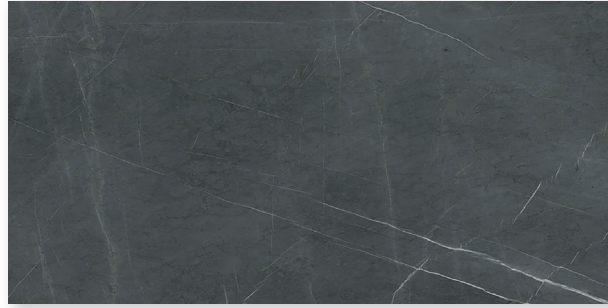

COLLECTION SMOOTH OPERATOR

COLOR OSCURO POLISHED

ITEM NUMBER **SMOOS48X110P**
APPLICATION **FLOOR, WALL**

PRODUCT INFO

NOMINAL SIZE	48" X 110"
ACTUAL SIZE	47.25" X 109.44"
MATERIAL	PORCELAIN SLAB
FINISH	POLISHED
THICKNESS	6.5 MM
RECTIFIED	YES
FACES	6
VARIATION	V3
COUNTRY OF ORIGIN	ITALY (STOCKED IN U.S.)

CERTIFICATION

TESTING

DCOF WET	-
BREAKING STRENGTH	> 2000 N
UNI EN ISO 10545/4	≥ 45 N/MM ²
CHEMICAL RESISTANCE	A - LA - HA UNAFFECTED
UNI EN ISO 10545/13	
STAIN RESISTANCE	CLASS 5
UNI EN ISO 10545/14	
WATER ABSORPTION	COMPLIANT
ASTM C373	
ABRASION	2
ASTM C1027	
VOC	NONE
RECYCLED CONTENT	NO
FROST RESISTANT	YES
HEAT RESISTANT	NO
DIRECT SUNLIGHT	YES

INSTALLATION

RECOMMENDED GROUT JOINT	3/16"
SEALING REQUIRED	NO
SEALING RECOMMENDED	YES
RECOMMENDED PATTERNS	STACKED; BOND; NO MORE THAN 30% OFFSET FOR STAGGERED PATTERN

PACKAGING

SOLD BY	SLAB
DELIVERY	A-FRAME
A-FRAME CAPACITY	13-14 SLABS