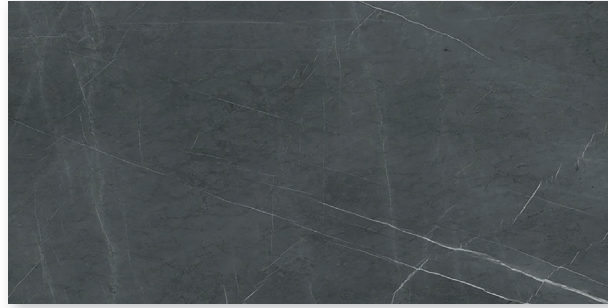

COLLECTION SMOOTH OPERATOR

COLOR OSCURO MATTE

ITEM NUMBER **SMOOS48X110M**

APPLICATION **FLOOR, WALL**

PRODUCT INFO

NOMINAL SIZE	48" X 110"
ACTUAL SIZE	47.25" X 109.44"
MATERIAL	PORCELAIN SLAB
FINISH	NATURAL
THICKNESS	6.5 MM
RECTIFIED	YES
FACES	6
VARIATION	V3
COUNTRY OF ORIGIN	ITALY (STOCKED IN U.S.)

CERTIFICATION

TESTING

DCOF WET	≥ 0.42
BREAKING STRENGTH	> 2000 N
UNI EN ISO 10545/4	≥ 45 N/MM²
CHEMICAL RESISTANCE	A - LA - HA UNAFFECTED
UNI EN ISO 10545/13	
STAIN RESISTANCE	CLASS 5
UNI EN ISO 10545/14	
WATER ABSORPTION	COMPLIANT
ASTM C373	
ABRASION	2
ASTM C1027	
VOC	NONE
RECYCLED CONTENT	NO
FROST RESISTANT	YES
HEAT RESISTANT	NO
DIRECT SUNLIGHT	YES

INSTALLATION

RECOMMENDED GROUT JOINT	3/16"
SEALING REQUIRED	NO
SEALING RECOMMENDED	YES
RECOMMENDED PATTERNS	STACKED; BOND; NO MORE THAN 30% OFFSET FOR STAGGERED PATTERN

PACKAGING

SOLD BY	SLAB
DELIVERY	A-FRAME
A-FRAME CAPACITY	13-14 SLABS

2361 NOSTRAND AVE #301
BROOKLYN, NY 11210
INFO@GLAZZIOSURFACES.COM
(718) 663-4747

USAGE

COMMERCIAL FLOORS	YES
RESIDENTIAL FLOORS	YES
RAMPS & INCLINES	NO
SHOWER WALL	YES
SHOWER FLOOR	NO
STEAM/SAUNA WALL	YES
STEAM/SAUNA FLOOR	NO
FIREPLACE	YES

POOL USAGE

POOL DECK	NO
POOL WATERLINE	YES
POOL SUBMERGED	YES
SPA/HOT TUB	YES

EXTERIOR USAGE

	FREEZING	NON-FREEZING
EXTERIOR COVERED WALL	YES	YES
EXTERIOR UNCOVERED WALL	YES	YES
EXTERIOR COVERED FLOOR	NO	NO
EXTERIOR UNCOVERED FLOOR	NO	NO

ADDITIONAL INFORMATION

PLEASE VISIT GLAZZIOSURFACES.COM FOR ADDITIONAL PRODUCT INFORMATION INCLUDING INSTALLATION INSTRUCTIONS AND CARE & MAINTENANCE GUIDELINES.

ACTUAL COLOR, SIZE, AND TEXTURE MAY VARY. PLEASE REFER TO SAMPLE CHIP FOR VISUAL ACCURACY.

glazzio®
SURFACES