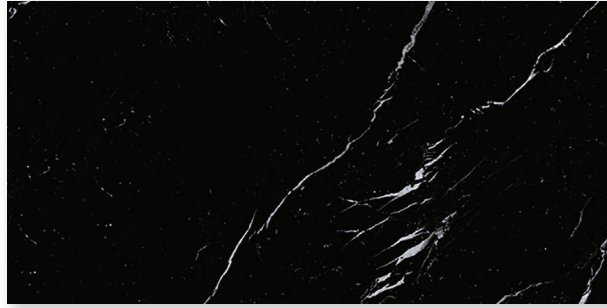

COLLECTION SMOOTH OPERATOR

COLOR NERO

ITEM NUMBER **SMONE48X110P**
APPLICATION **FLOOR, WALL**

PRODUCT INFO

NOMINAL SIZE	48" X 110"
ACTUAL SIZE	47.25" X 109.44"
MATERIAL	PORCELAIN SLAB
FINISH	POLISHED
THICKNESS	6.5 MM
RECTIFIED	YES
FACES	6
VARIATION	V3
COUNTRY OF ORIGIN	ITALY (STOCKED IN U.S.)

CERTIFICATION

TESTING

DCOF WET	-
BREAKING STRENGTH	> 2000 N
UNI EN ISO 10545/4	≥ 45 N/MM²
CHEMICAL RESISTANCE	A - LA - HA UNAFFECTED
UNI EN ISO 10545/13	
STAIN RESISTANCE	CLASS 5
UNI EN ISO 10545/14	
WATER ABSORPTION	COMPLIANT
ASTM C373	
ABRASION	2
ASTM C1027	
VOC	NONE
RECYCLED CONTENT	NO
FROST RESISTANT	YES
HEAT RESISTANT	NO
DIRECT SUNLIGHT	YES

INSTALLATION

RECOMMENDED GROUT JOINT	3/16"
SEALING REQUIRED	NO
SEALING RECOMMENDED	YES
RECOMMENDED PATTERNS	STACKED; BOND; NO MORE THAN 30% OFFSET FOR STAGGERED PATTERN

PACKAGING

SOLD BY	SLAB
DELIVERY	A-FRAME
A-FRAME CAPACITY	13-14 SLABS

2361 NOSTRAND AVE #301
BROOKLYN, NY 11210
INFO@GLAZZIOSURFACES.COM
(718) 663-4747

USAGE

COMMERCIAL FLOORS	LIGHT COMMERCIAL
RESIDENTIAL FLOORS	YES
RAMPS & INCLINES	NO
SHOWER WALL	YES
SHOWER FLOOR	NO
STEAM/SAUNA WALL	YES
STEAM/SAUNA FLOOR	NO
FIREPLACE	YES

POOL USAGE

POOL DECK	NO
POOL WATERLINE	YES
POOL SUBMERGED	YES
SPA/HOT TUB	YES

EXTERIOR USAGE

	FREEZING	NON-FREEZING
EXTERIOR COVERED WALL	YES	YES
EXTERIOR UNCOVERED WALL	YES	YES
EXTERIOR COVERED FLOOR	NO	NO
EXTERIOR UNCOVERED FLOOR	NO	NO

ADDITIONAL INFORMATION

PLEASE VISIT GLAZZIOSURFACES.COM FOR ADDITIONAL PRODUCT INFORMATION INCLUDING INSTALLATION INSTRUCTIONS AND CARE & MAINTENANCE GUIDELINES.

ACTUAL COLOR, SIZE, AND TEXTURE MAY VARY. PLEASE REFER TO SAMPLE CHIP FOR VISUAL ACCURACY.

glazzio®
SURFACES