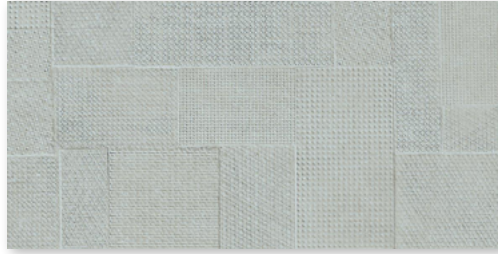

COLLECTION SKIN

COLOR ANOLE TEXTURE

ITEM NUMBER **SKIAN12X24T**
APPLICATION **FLOOR, WALL**

PRODUCT INFO

NOMINAL SIZE	12" X 24"
ACTUAL SIZE	11.81" X 23.63"
MATERIAL	COLORBODY PORCELAIN
FINISH	MATTE W/3D TEXTURE
THICKNESS	9.5 MM
RECTIFIED	YES
FACES	10
VARIATION	V3
COUNTRY OF ORIGIN	ITALY