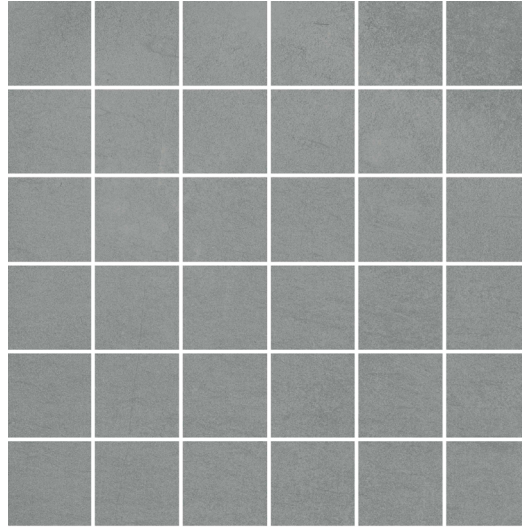

COLLECTION SECRET SAUCE

COLOR GRAYVY 2x2 MOSAIC

ITEM NUMBER **SECGR2MOSM**

APPLICATION **FLOOR, WALL**

PRODUCT INFO

NOMINAL SHEET SIZE	12" X 12"
ACTUAL SHEET SIZE	12" X 12"
INDIVIDUAL TILE SIZE	2" X 2"
MATERIAL	COLORBODY PORCELAIN
FINISH	MATTE
THICKNESS	9 MM
RECTIFIED	YES
FACES	30
VARIATION	V1
COUNTRY OF ORIGIN	USA
CERTIFICATION	20% RECYCLED CONTENT

TESTING

DCOF WET	≥ 0.42
BREAKING STRENGTH ASTM C648	COMPLIANT
CHEMICAL RESISTANCE ASTM C650	UNAFFECTED
WATER ABSORPTION ASTM C373	COMPLIANT
VOC	VOC FREE
RECYCLED CONTENT	20%
FROST RESISTANT	YES
HEAT RESISTANT	YES
DIRECT SUNLIGHT	YES

INSTALLATION

RECOMMENDED GROUT JOINT	3/16"
SEALING REQUIRED	NO
SEALING RECOMMENDED	YES
RECOMMENDED PATTERNS	NO MORE THAN 30% OFFSET FOR STAGGERED PATTERN

PACKAGING

SOLD BY	BOX
PIECES/BOX	10
SQFT/BOX	9.69 SF
SQFT/PIECE	0.97 SF
WEIGHT/BOX	38.22 LBS

USAGE

COMMERCIAL FLOORS	YES
RESIDENTIAL FLOORS	YES
RAMPS & INCLINES	NO
SHOWER WALL	YES
SHOWER FLOOR	YES
STEAM/SAUNA WALL	YES
STEAM/SAUNA FLOOR	NO
FIREPLACE	YES

POOL USAGE

POOL DECK	NO
POOL WATERLINE	YES
POOL SUBMERGED	YES (WALL ONLY)
SPA/HOT TUB	YES

EXTERIOR USAGE

	FREEZING	NON-FREEZING
EXTERIOR COVERED WALL	YES	YES
EXTERIOR UNCOVERED WALL	YES	YES
EXTERIOR COVERED FLOOR	NO	NO
EXTERIOR UNCOVERED FLOOR	NO	NO

ADDITIONAL INFORMATION

PLEASE VISIT GLAZZIOSURFACES.COM FOR ADDITIONAL PRODUCT INFORMATION INCLUDING INSTALLATION INSTRUCTIONS AND CARE & MAINTENANCE GUIDELINES.

ACTUAL COLOR, SIZE, AND TEXTURE MAY VARY. PLEASE REFER TO SAMPLE CHIP FOR VISUAL ACCURACY.

glazzio®
SURFACES