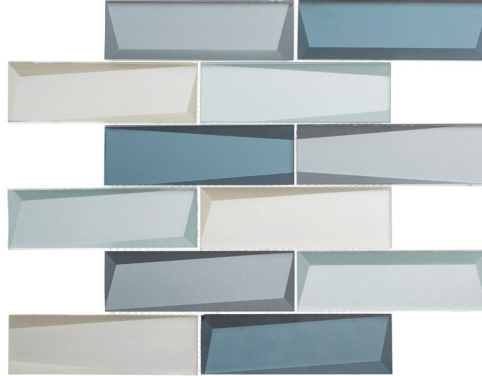

COLLECTION SCANDINAVIA

COLOR VIKING SKY MOSAIC

ITEM NUMBER **SCDV827**
APPLICATION **FLOOR, WALL**

PRODUCT INFO

NOMINAL SHEET SIZE	12" X 12"
ACTUAL SHEET SIZE	11.75" X 11.75"
INDIVIDUAL TILE SIZE	2" X 6"
MATERIAL	GLASS
FINISH	POLISHED
THICKNESS	8 MM
EDGE	BACK BEVEL
VARIATION	V4

CERTIFICATIONS

TESTING

DCOF WET	-
BREAKING STRENGTH	-
ASTM C648	
CHEMICAL RESISTANCE	-
ASTM C650	
STAIN RESISTANCE	-
ASTM C1378	
WATER ABSORPTION	0%
ASTM C373	
VOC	VOC FREE
RECYCLED CONTENT	NO
FROST RESISTANT	YES
HEAT RESISTANT	YES
DIRECT SUNLIGHT	YES

INSTALLATION

RECOMMENDED GROUT JOINT	PER MOSAIC SPACING
SEALING REQUIRED	NO
SEALING RECOMMENDED	YES

PACKAGING

SOLD BY	SHEET
SQFT/SHEET	0.96 SF
WEIGHT/SHEET	3.6 LBS

USAGE

COMMERCIAL FLOORS	NO
RESIDENTIAL FLOORS	LIGHT
RAMPS & INCLINES	NO
SHOWER WALL	YES
SHOWER FLOOR	NO
STEAM/SAUNA WALL	NO
STEAM/SAUNA FLOOR	NO
FIREPLACE	SURROUND

POOL USAGE

POOL DECK	NO
POOL WATERLINE	NO
POOL SUBMERGED	NO
SPA/HOT TUB	NO

EXTERIOR USAGE	FREEZING	NON-FREEZING
EXTERIOR COVERED WALL	NO	NO
EXTERIOR UNCOVERED WALL	NO	NO
EXTERIOR COVERED FLOOR	NO	NO
EXTERIOR UNCOVERED FLOOR	NO	NO

ADDITIONAL INFORMATION

PLEASE VISIT GLAZZIOSURFACES.COM FOR ADDITIONAL PRODUCT INFORMATION INCLUDING INSTALLATION INSTRUCTIONS AND CARE & MAINTENANCE GUIDELINES. ACTUAL COLOR, SIZE, AND TEXTURE MAY VARY. PLEASE REFER TO SAMPLE CHIP FOR VISUAL ACCURACY.

glazzio®
SURFACES