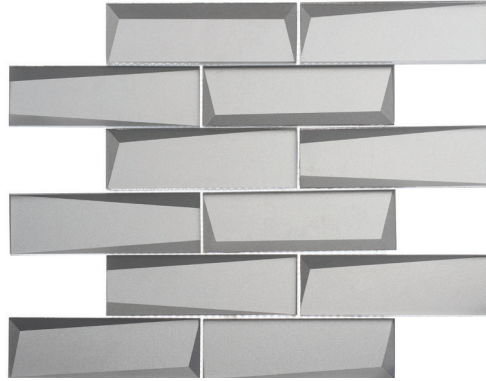

COLLECTION SCANDINAVIA

COLOR COPENHAGEN MORNING MOSAIC

ITEM NUMBER **SCDV824**
APPLICATION **FLOOR, WALL**

PRODUCT INFO

NOMINAL SHEET SIZE	12" X 12"
ACTUAL SHEET SIZE	11.75" X 11.75"
INDIVIDUAL TILE SIZE	2" X 6"
MATERIAL	GLASS
FINISH	POLISHED
THICKNESS	8 MM
EDGE	BACK BEVEL
VARIATION	V1
CERTIFICATIONS	

TESTING

DCOF WET	-
BREAKING STRENGTH	-
ASTM C648	
CHEMICAL RESISTANCE	-
ASTM C650	
STAIN RESISTANCE	-
ASTM C1378	
WATER ABSORPTION	0%
ASTM C373	
VOC	VOC FREE
RECYCLED CONTENT	NO
FROST RESISTANT	YES
HEAT RESISTANT	YES
DIRECT SUNLIGHT	YES

INSTALLATION

RECOMMENDED GROUT JOINT	PER MOSAIC SPACING
SEALING REQUIRED	NO
SEALING RECOMMENDED	YES

PACKAGING

SOLD BY	SHEET
SQFT/SHEET	0.96 SF
WEIGHT/SHEET	3.6 LBS

USAGE

COMMERCIAL FLOORS	NO
RESIDENTIAL FLOORS	LIGHT
RAMPS & INCLINES	NO
SHOWER WALL	YES
SHOWER FLOOR	NO
STEAM/SAUNA WALL	NO
STEAM/SAUNA FLOOR	NO
FIREPLACE	SURROUND

POOL USAGE

POOL DECK	NO
POOL WATERLINE	NO
POOL SUBMERGED	NO
SPA/HOT TUB	NO

EXTERIOR USAGE

	FREEZING	NON-FREEZING
EXTERIOR COVERED WALL	NO	NO
EXTERIOR UNCOVERED WALL	NO	NO
EXTERIOR COVERED FLOOR	NO	NO
EXTERIOR UNCOVERED FLOOR	NO	NO

ADDITIONAL INFORMATION

PLEASE VISIT GLAZZIOSURFACES.COM FOR ADDITIONAL PRODUCT INFORMATION INCLUDING INSTALLATION INSTRUCTIONS AND CARE & MAINTENANCE GUIDELINES. ACTUAL COLOR, SIZE, AND TEXTURE MAY VARY. PLEASE REFER TO SAMPLE CHIP FOR VISUAL ACCURACY.

glazzio®
SURFACES