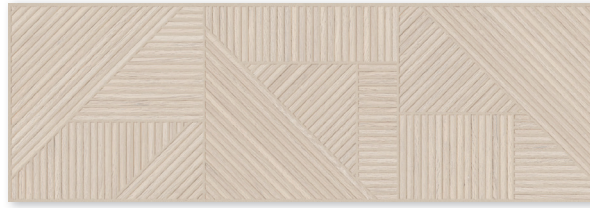

COLLECTION ROTTERDAM

COLOR ROVERE

ITEM NUMBER **RTD5551**
APPLICATION **FLOOR, WALL**

PRODUCT INFO

NOMINAL SIZE	13" X 39"
ACTUAL SIZE	12.99" X 39.37"
MATERIAL	WHITE BODY CERAMIC
FINISH	MATTE W/3D TEXTURE
THICKNESS	10 MM
RECTIFIED	NO
FACES	4
VARIATION	V3
COUNTRY OF ORIGIN	SPAIN
CERTIFICATION	33% RECYCLED CONTENT

TESTING

DCOF WET	N/A
ABRASION RESISTANCE	-
ASTM C1027	
BREAKING STRENGTH	≥ 600 N
ASTM C648	
CHEMICAL RESISTANCE	LA - HA - A
ASTM C650	
STAIN RESISTANCE	MIN. CLASS 4
ASTM C1378	
WATER ABSORPTION	> 10%
ASTM C373	
SCRATCH HARDNESS	-
MOHS	
VOC	NONE A+
RECYCLED CONTENT	33%
FROST RESISTANT	NO
HEAT RESISTANT	YES
DIRECT SUNLIGHT	YES

INSTALLATION

RECOMMENDED GROUT JOINT	1/8"
SEALING REQUIRED	NO
SEALING RECOMMENDED	YES
RECOMMENDED PATTERNS	STACK

PACKAGING

SOLD BY	BOX
PIECES/BOX	4
SQFT/BOX	14.31 SF
SQFT/PIECE	3.58 SF
WEIGHT/BOX	53.5 LBS

USAGE

COMMERCIAL FLOORS	NO
RESIDENTIAL FLOORS	NO
RAMPS & INCLINES	NO
SHOWER WALL	YES
SHOWER FLOOR	NO
STEAM/SAUNA WALL	YES
STEAM/SAUNA FLOOR	NO
FIREPLACE	NO

POOL USAGE

POOL DECK	NO
POOL WATERLINE	NO
POOL SUBMERGED	NO
SPA/HOT TUB	NO

EXTERIOR USAGE

	FREEZING	NON-FREEZING
EXTERIOR COVERED WALL	NO	NO
EXTERIOR UNCOVERED WALL	NO	NO
EXTERIOR COVERED FLOOR	NO	NO
EXTERIOR UNCOVERED FLOOR	NO	NO

ADDITIONAL INFORMATION

PLEASE VISIT GLAZZIOSURFACES.COM FOR ADDITIONAL PRODUCT INFORMATION INCLUDING INSTALLATION INSTRUCTIONS AND CARE & MAINTENANCE GUIDELINES.

ACTUAL COLOR, SIZE, AND TEXTURE MAY VARY. PLEASE REFER TO SAMPLE CHIP FOR VISUAL ACCURACY.

glazzio®
SURFACES