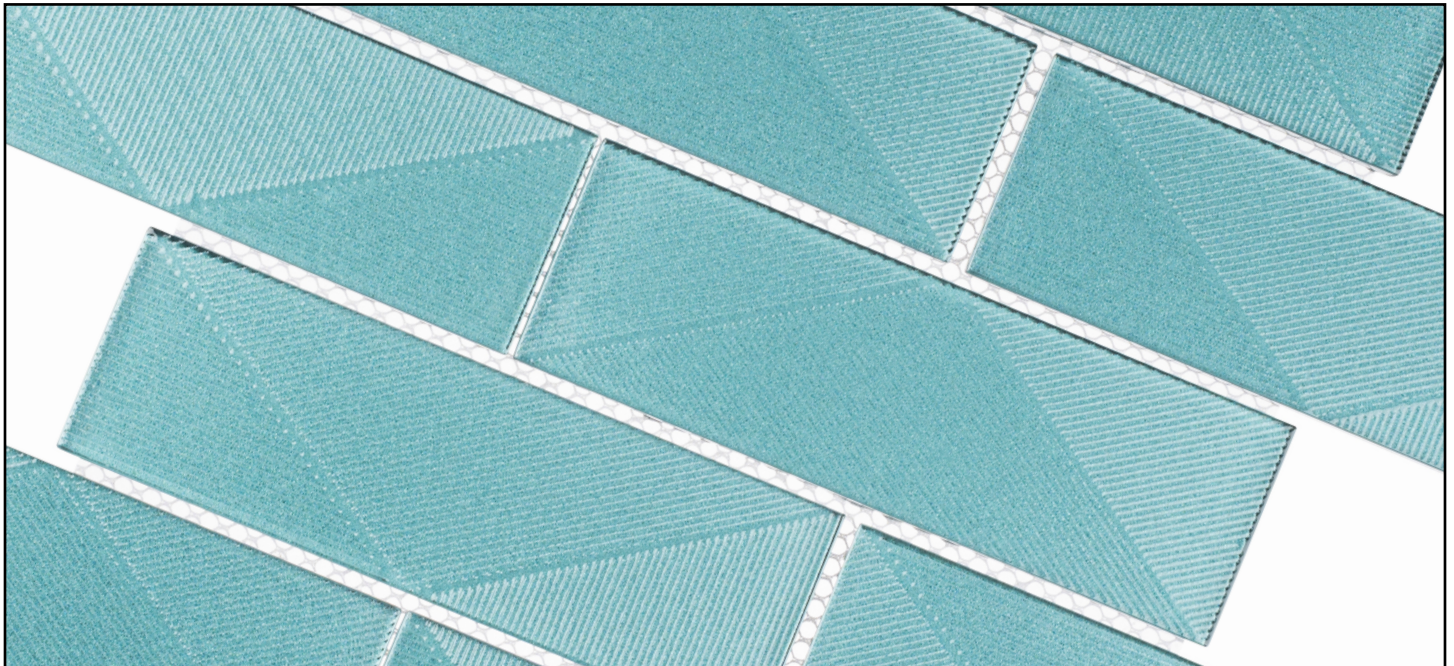

# COLLECTION PYRADIME

JEWEL-TONED TEXTURED  
GLASS SUBWAY MOSAIC

## OPTIONS

2" x 5" MOSAIC

## PRODUCT INFO

THICKNESS	8 MM
MATERIAL	GLASS TILE
FINISH	TEXTURED
SHEET SIZE	12" x 12"
INDIVIDUAL TILE SIZE	2" x 6"
APPLICATION*	WALL, SHOWER, INTERIOR