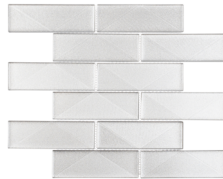

# COLLECTION PYRADIME

JEWEL-TONED TEXTURED  
GLASS SUBWAY MOSAIC

## COLORS

HAVEN OLITE

VIVA CALYPSO

LAUREL POINT

JASPIN MAZE

COASTAL BREEZE

## OPTIONS

2" x 5" MOSAIC