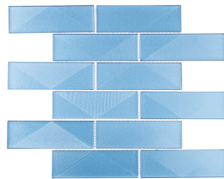

# COLLECTION PYRADIME

JEWEL-TONED TEXTURED  
GLASS SUBWAY MOSAIC

## COLORS

HAVEN OLITE

VIVA CALYPSO

LAUREL POINT

JASPIN MAZE

COASTAL BREEZE

## OPTIONS

2" x 5" MOSAIC