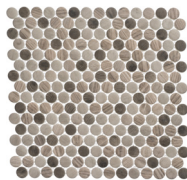

# COLLECTION POLKA DOTS

RECYCLED GLASS PENNY  
ROUND MOSAIC

## OPTIONS

JASMINE DELIGHT

UMBEL GREY

SOUTHERN TRAIL

ENLIGHTENED SKY

OMBRE REEF

SEASHORE WAVES

## PRODUCT INFO

THICKNESS	6 MM
MATERIAL	RECYCLED GLASS
FINISH	MATTE
SHEET SIZE	12.13" x 12.13"
APPLICATION	FLOOR, WALL, SHOWER, POOL INTERIOR, EXTERIOR