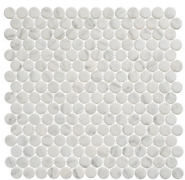

# COLLECTION POLKA DOTS

RECYCLED GLASS PENNY  
ROUND MOSAIC

## OPTIONS

JASMINE DELIGHT

UMBEL GREY

SOUTHERN TRAIL

ENLIGHTENED SKY

OMBRE REEF

SEASHORE WAVES

## PRODUCT INFO

THICKNESS	6 MM
MATERIAL	RECYCLED GLASS
FINISH	MATTE
SHEET SIZE	12.13" x 12.13"
APPLICATION	FLOOR, WALL, SHOWER, POOL INTERIOR, EXTERIOR