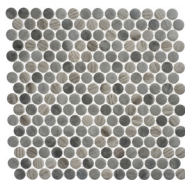

# COLLECTION POLKA DOTS

RECYCLED GLASS PENNY  
ROUND MOSAIC

## OPTIONS

JASMINE DELIGHT

UMBEL GREY

SOUTHERN TRAIL

ENLIGHTENED SKY

OMBRE REEF

SEASHORE WAVES

## PRODUCT INFO

THICKNESS	6 MM
MATERIAL	RECYCLED GLASS
FINISH	MATTE
SHEET SIZE	12.13" x 12.13"
APPLICATION	FLOOR, WALL, SHOWER, POOL INTERIOR, EXTERIOR