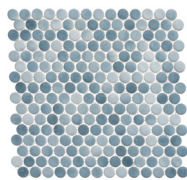

## OPTIONS

JASMINE DELIGHT

UMBEL GREY

SOUTHERN TRAIL

ENLIGHTENED SKY

OMBRE REEF

SEASHORE WAVES

## PRODUCT INFO

THICKNESS	6 MM
MATERIAL	RECYCLED GLASS
FINISH	MATTE
SHEET SIZE	12.13" x 12.13"
APPLICATION	FLOOR, WALL, SHOWER, POOL INTERIOR, EXTERIOR