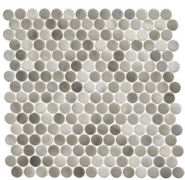

# COLLECTION POLKA DOTS

RECYCLED GLASS PENNY  
ROUND MOSAIC

## OPTIONS

JASMINE DELIGHT

UMBEL GREY

SOUTHERN TRAIL

ENLIGHTENED SKY

OMBRE REEF

SEASHORE WAVES

## PRODUCT INFO

THICKNESS	6 MM
MATERIAL	RECYCLED GLASS
FINISH	MATTE
SHEET SIZE	12.13" x 12.13"
APPLICATION	FLOOR, WALL, SHOWER, POOL INTERIOR, EXTERIOR