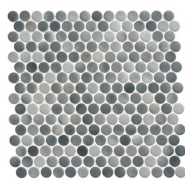

## OPTIONS

JASMINE DELIGHT

UMBEL GREY

SOUTHERN TRAIL

ENLIGHTENED SKY

OMBRE REEF

SEASHORE WAVES

## PRODUCT INFO

THICKNESS	6 MM
MATERIAL	RECYCLED GLASS
FINISH	MATTE
SHEET SIZE	12.13" x 12.13"
APPLICATION	FLOOR, WALL, SHOWER, POOL INTERIOR, EXTERIOR