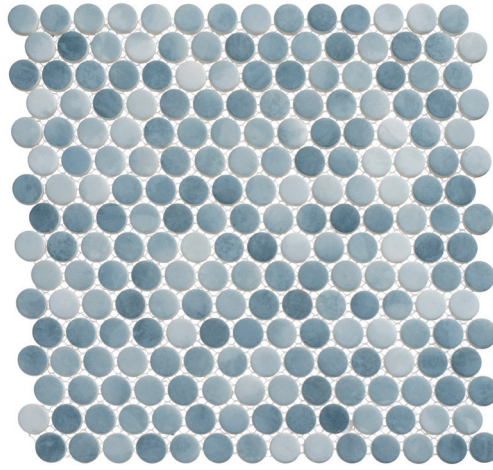

COLLECTION POLKA DOTS

COLOR SEASHORE WAVES MOSAIC

ITEM NUMBER **PLK66**
APPLICATION **FLOOR, WALL**

PRODUCT INFO

NOMINAL SHEET SIZE	12" X 12"
ACTUAL SHEET SIZE	12.13" X 12.13"
INDIVIDUAL TILE SIZE	3/4" PENNY ROUND
MATERIAL	RECYCLED GLASS
FINISH	MATTE
THICKNESS	6 MM
VARIATION	V4
CERTIFICATIONS	98% RECYCLED MATERIAL

TESTING

DCOF WET	-
MOHS	5
BREAKING STRENGTH	-
ASTM C648	
CHEMICAL RESISTANCE	COMPLIANT
ASTM C650	
STAIN RESISTANCE	CLASS A
ASTM C1378	
WATER ABSORPTION	< 0.2%
ASTM C373	
VOC	VOC FREE
RECYCLED CONTENT	98%
FROST RESISTANT	YES
HEAT RESISTANT	YES
DIRECT SUNLIGHT	YES

INSTALLATION

RECOMMENDED GROUT JOINT	PER MOSAIC SPACING
SEALING REQUIRED	NO
SEALING RECOMMENDED	YES

PACKAGING

SOLD BY	SHEET
SQFT/SHEET	1.02 SF
WEIGHT/SHEET	2.35 LBS

USAGE

COMMERCIAL FLOORS	LIGHT
RESIDENTIAL FLOORS	LIGHT
RAMPS & INCLINES	NO
SHOWER WALL	YES
SHOWER FLOOR	YES
STEAM/SAUNA WALL	YES
STEAM/SAUNA FLOOR	YES
FIREPLACE	SURROUND

POOL USAGE

POOL DECK	NO
POOL WATERLINE	YES
POOL SUBMERGED	YES
SPA/HOT TUB	YES

EXTERIOR USAGE

	FREEZING	NON-FREEZING
EXTERIOR COVERED WALL	YES	YES
EXTERIOR UNCOVERED WALL	YES	YES
EXTERIOR COVERED FLOOR	YES	YES
EXTERIOR UNCOVERED FLOOR	YES	YES

ADDITIONAL INFORMATION

PLEASE VISIT GLAZZIOSURFACES.COM FOR ADDITIONAL PRODUCT INFORMATION INCLUDING INSTALLATION INSTRUCTIONS AND CARE & MAINTENANCE GUIDELINES. ACTUAL COLOR, SIZE, AND TEXTURE MAY VARY. PLEASE REFER TO SAMPLE CHIP FOR VISUAL ACCURACY.

glazzio®
SURFACES