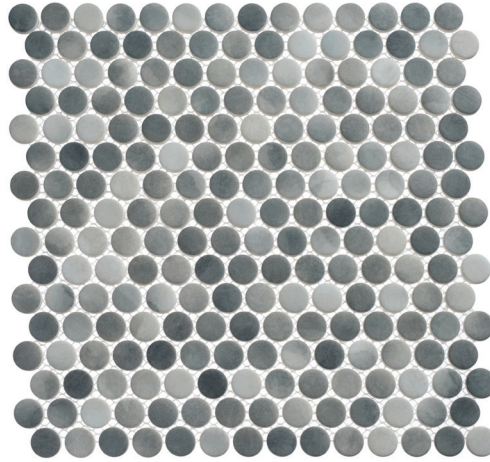

COLLECTION POLKA DOTS COLOR OMBRE REEF MOSAIC

ITEM NUMBER **PLK65**
APPLICATION **FLOOR, WALL**

PRODUCT INFO

NOMINAL SHEET SIZE	12" X 12"
ACTUAL SHEET SIZE	12.13" X 12.13"
INDIVIDUAL TILE SIZE	3/4" PENNY ROUND
MATERIAL	RECYCLED GLASS
FINISH	MATTE
THICKNESS	6 MM
VARIATION	V4
CERTIFICATIONS	98% RECYCLED MATERIAL

TESTING

DCOF WET	-
MOHS	5
BREAKING STRENGTH	-
ASTM C648	
CHEMICAL RESISTANCE	COMPLIANT
ASTM C650	
STAIN RESISTANCE	CLASS A
ASTM C1378	
WATER ABSORPTION	< 0.2%
ASTM C373	
VOC	VOC FREE
RECYCLED CONTENT	98%
FROST RESISTANT	YES
HEAT RESISTANT	YES
DIRECT SUNLIGHT	YES

INSTALLATION

RECOMMENDED GROUT JOINT	PER MOSAIC SPACING
SEALING REQUIRED	NO
SEALING RECOMMENDED	YES

PACKAGING

SOLD BY	SHEET
SQFT/SHEET	1.02 SF
WEIGHT/SHEET	2.35 LBS

USAGE

COMMERCIAL FLOORS	LIGHT
RESIDENTIAL FLOORS	LIGHT
RAMPS & INCLINES	NO
SHOWER WALL	YES
SHOWER FLOOR	YES
STEAM/SAUNA WALL	YES
STEAM/SAUNA FLOOR	YES
FIREPLACE	SURROUND

POOL USAGE

POOL DECK	NO
POOL WATERLINE	YES
POOL SUBMERGED	YES
SPA/HOT TUB	YES

EXTERIOR USAGE

	FREEZING	NON-FREEZING
EXTERIOR COVERED WALL	YES	YES
EXTERIOR UNCOVERED WALL	YES	YES
EXTERIOR COVERED FLOOR	YES	YES
EXTERIOR UNCOVERED FLOOR	YES	YES

ADDITIONAL INFORMATION

PLEASE VISIT GLAZZIOSURFACES.COM FOR ADDITIONAL PRODUCT INFORMATION INCLUDING INSTALLATION INSTRUCTIONS AND CARE & MAINTENANCE GUIDELINES.

ACTUAL COLOR, SIZE, AND TEXTURE MAY VARY. PLEASE REFER TO SAMPLE CHIP FOR VISUAL ACCURACY.

glazzio®
SURFACES