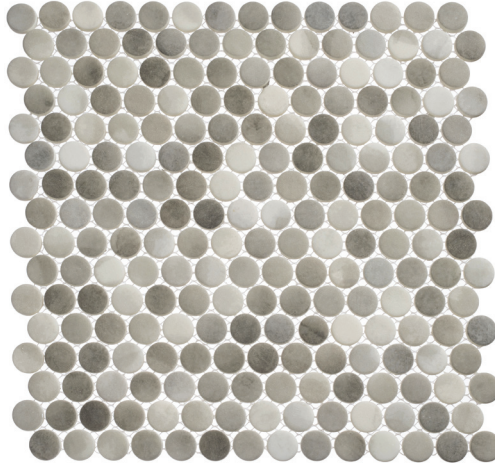

COLLECTION POLKA DOTS

COLOR ENLIGHTENED SKY MOSAIC

ITEM NUMBER **PLK64**
APPLICATION **FLOOR, WALL**

PRODUCT INFO

NOMINAL SHEET SIZE	12" X 12"
ACTUAL SHEET SIZE	12.13" X 12.13"
INDIVIDUAL TILE SIZE	3/4" PENNY ROUND
MATERIAL	RECYCLED GLASS
FINISH	MATTE
THICKNESS	6 MM
VARIATION	V4
CERTIFICATIONS	98% RECYCLED MATERIAL

TESTING

DCOF WET	-
MOHS	5
BREAKING STRENGTH	-
ASTM C648	
CHEMICAL RESISTANCE	COMPLIANT
ASTM C650	
STAIN RESISTANCE	CLASS A
ASTM C1378	
WATER ABSORPTION	< 0.2%
ASTM C373	
VOC	VOC FREE
RECYCLED CONTENT	98%
FROST RESISTANT	YES
HEAT RESISTANT	YES
DIRECT SUNLIGHT	YES

INSTALLATION

RECOMMENDED GROUT JOINT	PER MOSAIC SPACING
SEALING REQUIRED	NO
SEALING RECOMMENDED	YES

PACKAGING

SOLD BY	SHEET
SQFT/SHEET	1.02 SF
WEIGHT/SHEET	2.35 LBS

USAGE

COMMERCIAL FLOORS	LIGHT
RESIDENTIAL FLOORS	LIGHT
RAMPS & INCLINES	NO
SHOWER WALL	YES
SHOWER FLOOR	YES
STEAM/SAUNA WALL	YES
STEAM/SAUNA FLOOR	YES
FIREPLACE	SURROUND

POOL USAGE

POOL DECK	NO
POOL WATERLINE	YES
POOL SUBMERGED	YES
SPA/HOT TUB	YES

EXTERIOR USAGE

	FREEZING	NON-FREEZING
EXTERIOR COVERED WALL	YES	YES
EXTERIOR UNCOVERED WALL	YES	YES
EXTERIOR COVERED FLOOR	YES	YES
EXTERIOR UNCOVERED FLOOR	YES	YES

ADDITIONAL INFORMATION

PLEASE VISIT GLAZZIOSURFACES.COM FOR ADDITIONAL PRODUCT INFORMATION INCLUDING INSTALLATION INSTRUCTIONS AND CARE & MAINTENANCE GUIDELINES.

ACTUAL COLOR, SIZE, AND TEXTURE MAY VARY. PLEASE REFER TO SAMPLE CHIP FOR VISUAL ACCURACY.

glazzio®
SURFACES