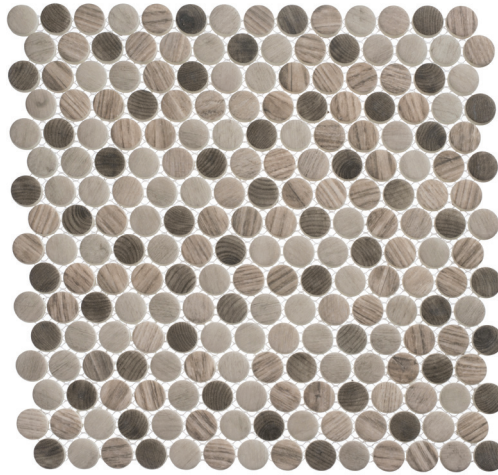

COLLECTION POLKA DOTS

COLOR SOUTHERN TRAIL MOSAIC

ITEM NUMBER **PLK63**
APPLICATION **FLOOR, WALL**

PRODUCT INFO

NOMINAL SHEET SIZE	12" X 12"
ACTUAL SHEET SIZE	12.13" X 12.13"
INDIVIDUAL TILE SIZE	3/4" PENNY ROUND
MATERIAL	RECYCLED GLASS
FINISH	MATTE
THICKNESS	6 MM
VARIATION	V4
CERTIFICATIONS	98% RECYCLED MATERIAL

TESTING

DCOF WET	-
MOHS	5
BREAKING STRENGTH	-
ASTM C648	
CHEMICAL RESISTANCE	COMPLIANT
ASTM C650	
STAIN RESISTANCE	CLASS A
ASTM C1378	
WATER ABSORPTION	< 0.2%
ASTM C373	
VOC	VOC FREE
RECYCLED CONTENT	98%
FROST RESISTANT	YES
HEAT RESISTANT	YES
DIRECT SUNLIGHT	YES

INSTALLATION

RECOMMENDED GROUT JOINT	PER MOSAIC SPACING
SEALING REQUIRED	NO
SEALING RECOMMENDED	YES

PACKAGING

SOLD BY	SHEET
SQFT/SHEET	1.02 SF
WEIGHT/SHEET	2.35 LBS

USAGE

COMMERCIAL FLOORS	LIGHT
RESIDENTIAL FLOORS	LIGHT
RAMPS & INCLINES	NO
SHOWER WALL	YES
SHOWER FLOOR	YES
STEAM/SAUNA WALL	YES
STEAM/SAUNA FLOOR	YES
FIREPLACE	SURROUND

POOL USAGE

POOL DECK	NO
POOL WATERLINE	YES
POOL SUBMERGED	YES
SPA/HOT TUB	YES

EXTERIOR USAGE

	FREEZING	NON-FREEZING
EXTERIOR COVERED WALL	YES	YES
EXTERIOR UNCOVERED WALL	YES	YES
EXTERIOR COVERED FLOOR	YES	YES
EXTERIOR UNCOVERED FLOOR	YES	YES

ADDITIONAL INFORMATION

PLEASE VISIT GLAZZIOSURFACES.COM FOR ADDITIONAL PRODUCT INFORMATION INCLUDING INSTALLATION INSTRUCTIONS AND CARE & MAINTENANCE GUIDELINES.

ACTUAL COLOR, SIZE, AND TEXTURE MAY VARY. PLEASE REFER TO SAMPLE CHIP FOR VISUAL ACCURACY.

glazzio®
SURFACES