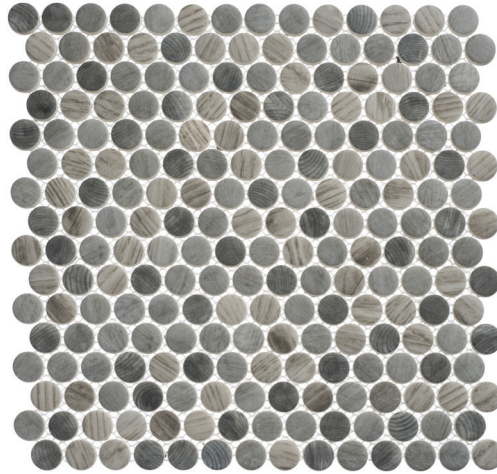

COLLECTION POLKA DOTS

COLOR UMBEL GREY MOSAIC

ITEM NUMBER **PLK62**
APPLICATION **FLOOR, WALL**

PRODUCT INFO

NOMINAL SHEET SIZE	12" X 12"
ACTUAL SHEET SIZE	12.13" X 12.13"
INDIVIDUAL TILE SIZE	3/4" PENNY ROUND
MATERIAL	RECYCLED GLASS
FINISH	MATTE
THICKNESS	6 MM
VARIATION	V4
CERTIFICATIONS	98% RECYCLED MATERIAL

TESTING

DCOF WET	-
MOHS	5
BREAKING STRENGTH	-
ASTM C648	
CHEMICAL RESISTANCE	COMPLIANT
ASTM C650	
STAIN RESISTANCE	CLASS A
ASTM C1378	
WATER ABSORPTION	< 0.2%
ASTM C373	
VOC	VOC FREE
RECYCLED CONTENT	98%
FROST RESISTANT	YES
HEAT RESISTANT	YES
DIRECT SUNLIGHT	YES

INSTALLATION

RECOMMENDED GROUT JOINT	PER MOSAIC SPACING
SEALING REQUIRED	NO
SEALING RECOMMENDED	YES

PACKAGING

SOLD BY	SHEET
SQFT/SHEET	1.02 SF
WEIGHT/SHEET	2.35 LBS

USAGE

COMMERCIAL FLOORS	LIGHT
RESIDENTIAL FLOORS	LIGHT
RAMPS & INCLINES	NO
SHOWER WALL	YES
SHOWER FLOOR	YES
STEAM/SAUNA WALL	YES
STEAM/SAUNA FLOOR	YES
FIREPLACE	SURROUND

POOL USAGE

POOL DECK	NO
POOL WATERLINE	YES
POOL SUBMERGED	YES
SPA/HOT TUB	YES

EXTERIOR USAGE

	FREEZING	NON-FREEZING
EXTERIOR COVERED WALL	YES	YES
EXTERIOR UNCOVERED WALL	YES	YES
EXTERIOR COVERED FLOOR	YES	YES
EXTERIOR UNCOVERED FLOOR	YES	YES

ADDITIONAL INFORMATION

PLEASE VISIT GLAZZIOSURFACES.COM FOR ADDITIONAL PRODUCT INFORMATION INCLUDING INSTALLATION INSTRUCTIONS AND CARE & MAINTENANCE GUIDELINES. ACTUAL COLOR, SIZE, AND TEXTURE MAY VARY. PLEASE REFER TO SAMPLE CHIP FOR VISUAL ACCURACY.

glazzio®
SURFACES