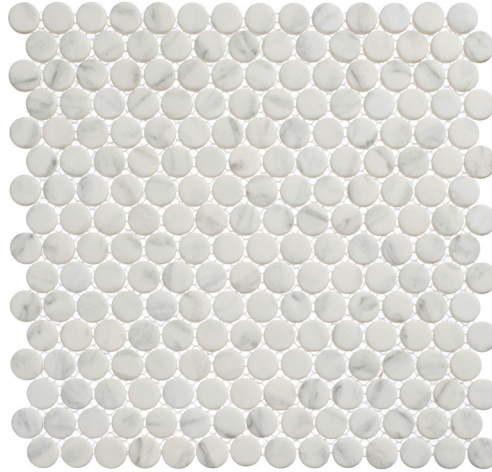

COLLECTION POLKA DOTS

COLOR JASMINE DELIGHT MOSAIC

ITEM NUMBER **PLK61**
APPLICATION **FLOOR, WALL**

PRODUCT INFO

NOMINAL SHEET SIZE	12" X 12"
ACTUAL SHEET SIZE	12.13" X 12.13"
INDIVIDUAL TILE SIZE	3/4" PENNY ROUND
MATERIAL	RECYCLED GLASS
FINISH	MATTE
THICKNESS	6 MM
VARIATION	V4
CERTIFICATIONS	98% RECYCLED MATERIAL

TESTING

DCOF WET	-
MOHS	5
BREAKING STRENGTH	-
ASTM C648	
CHEMICAL RESISTANCE	COMPLIANT
ASTM C650	
STAIN RESISTANCE	CLASS A
ASTM C1378	
WATER ABSORPTION	< 0.2%
ASTM C373	
VOC	VOC FREE
RECYCLED CONTENT	98%
FROST RESISTANT	YES
HEAT RESISTANT	YES
DIRECT SUNLIGHT	YES

INSTALLATION

RECOMMENDED GROUT JOINT	PER MOSAIC SPACING
SEALING REQUIRED	NO
SEALING RECOMMENDED	YES

PACKAGING

SOLD BY	SHEET
SQFT/SHEET	1.02 SF
WEIGHT/SHEET	2.35 LBS

USAGE

COMMERCIAL FLOORS	LIGHT
RESIDENTIAL FLOORS	LIGHT
RAMPS & INCLINES	NO
SHOWER WALL	YES
SHOWER FLOOR	YES
STEAM/SAUNA WALL	YES
STEAM/SAUNA FLOOR	YES
FIREPLACE	SURROUND

POOL USAGE

POOL DECK	NO
POOL WATERLINE	YES
POOL SUBMERGED	YES
SPA/HOT TUB	YES

EXTERIOR USAGE

	FREEZING	NON-FREEZING
EXTERIOR COVERED WALL	YES	YES
EXTERIOR UNCOVERED WALL	YES	YES
EXTERIOR COVERED FLOOR	YES	YES
EXTERIOR UNCOVERED FLOOR	YES	YES

ADDITIONAL INFORMATION

PLEASE VISIT GLAZZIOSURFACES.COM FOR ADDITIONAL PRODUCT INFORMATION INCLUDING INSTALLATION INSTRUCTIONS AND CARE & MAINTENANCE GUIDELINES.

ACTUAL COLOR, SIZE, AND TEXTURE MAY VARY. PLEASE REFER TO SAMPLE CHIP FOR VISUAL ACCURACY.

glazzio®
SURFACES