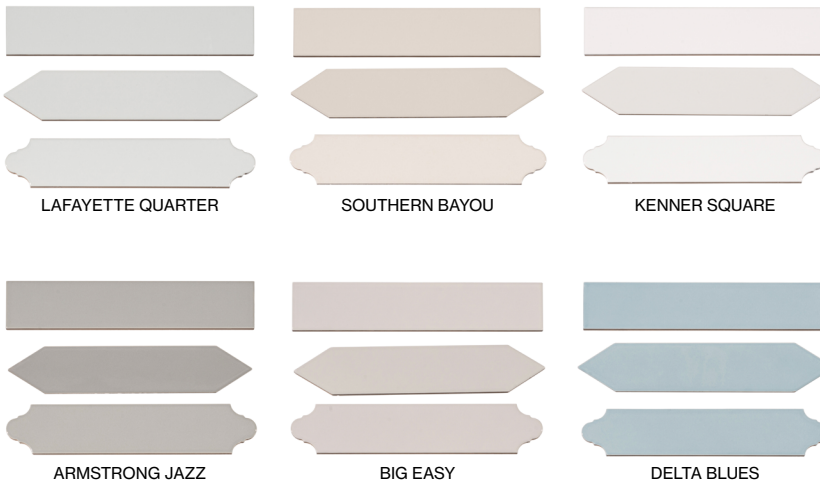

COLLECTION ORLEANS

CERAMIC WALL TILE WITH SUBWAY, PICKET, AND LANTERN SHAPES

COLORS

PRODUCT INFO

THICKNESS	8 MM (9.2 MM WITH BEVEL)
MATERIAL	CERAMIC
FINISH	GLOSSY
APPLICATION	WALL, SHOWER WALL, INTERIOR

ADDITIONAL INFORMATION